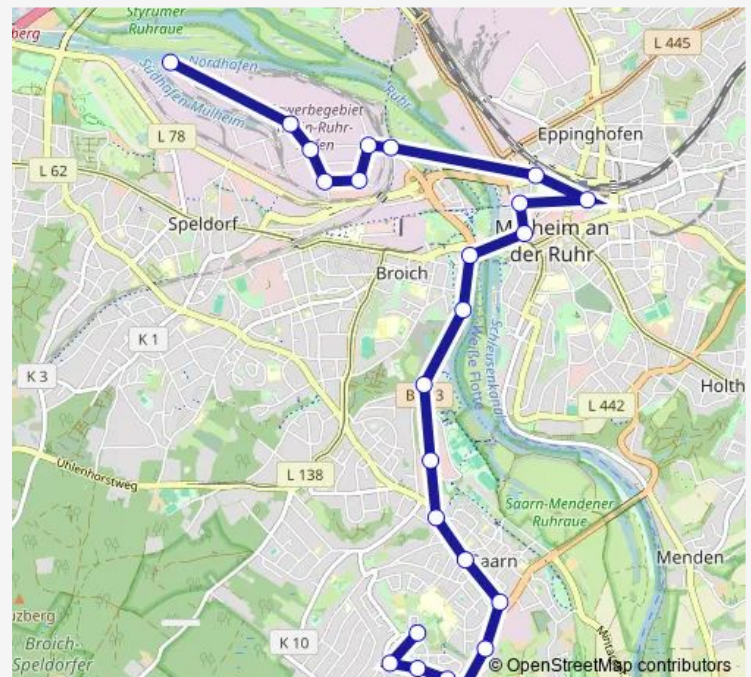

Mülheim Saarner Kuppe — Mülheim Hauptbahnhof

Monday	—
Tuesday	—
Wednesday	—
Thursday	—
Friday	—
Saturday	—
Sunday	08:24-22:54

Route info

Direction: Mülheim Saarner Kuppe

Stops: 17

Trip Duration: 0 hour 24 min

Direction

Mülheim Nordhafen — Mülheim Saarner Kuppe

24 stops

[Open route schedule](#)

Mülheim Nordhafen

Mülheim Siemens

Mülheim Moselstr.

Mülheim Rheinstr.

Monday 04:12-23:12

Tuesday 04:12-23:12

Wednesday 04:12-23:12

Thursday 04:12-23:12

Friday 04:12-23:12

Saturday 07:11-23:12

Sunday —

Route info

Direction: Mülheim Saarner Kuppe

Stops: 25

Trip Duration: 0 hour 33 min

135 Bus time schedules and route maps are available in an offline PDF at busmaps.com. Use the busmaps.com website to see live bus times, train schedule or subway schedule, and step-by-step directions for all public transit in Duesseldorf