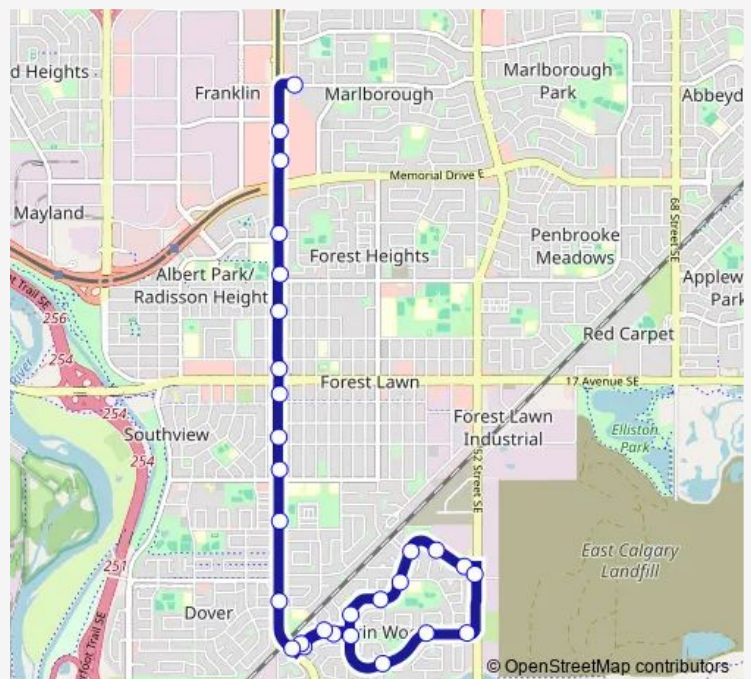

SB 36 ST SE @ 12 AV Se

SB 36 ST SE @ 17 AV Se

SB 36 ST SE @ 23 AV Se

SB 36 ST SE @ 26 AV Se

SB 36 ST SE @ 30 AV Se

SB 36 ST SE @ Dover Ridge Dr

EB Erin Woods BV @ 36 ST Se

Route schedule

Marlborough LRT Station (EB Marlborough Dr) — EB Erin Woods BV @ 36 ST Se

Monday	05:16-18:35
Tuesday	05:16-18:35
Wednesday	05:16-18:35
Thursday	05:16-18:35
Friday	05:16-18:35
Saturday	—
Sunday	—

Route info

Direction: Marlborough LRT Station (EB Marlborough Dr)

Stops: 15

Trip Duration: 0 hour 14 min

135 — Erin Woods/36 St Se

Direction

EB Erin Woods BV @ 36 ST Se — Marlborough LRT Station (EB Marlborough Dr)

28 stops

[Open route schedule](#)

EB Erin Woods BV @ 36 ST Se

EB Erin Woods BV @ Erin Woods PL Se

NB Erin Woods DR @ Erin Park CL Se

EB Erin Woods DR @ Erin Grove CL Se

NB Erin Woods DR @ Erin Park DR Se

NB Erin Woods DR @ Erin Grove BA Se