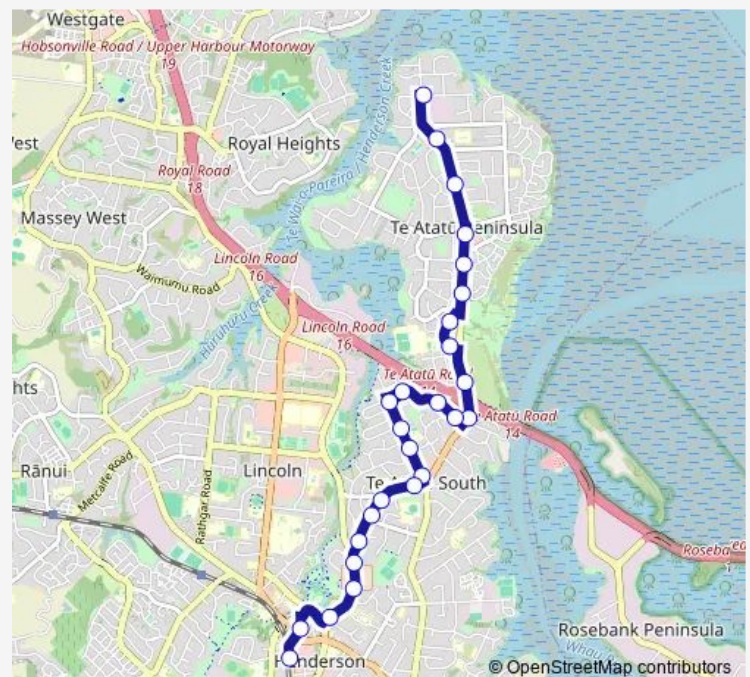

### Route schedule

Totara Road/Te Atatu Road — Stop B Henderson Station

Monday 05:40-23:34

Tuesday 05:40-23:34

Wednesday 05:40-23:34

Thursday 05:40-23:34

Friday 05:40-23:34

Saturday 06:04-23:34

### Route info

Direction: Totara Road/Te Atatu Road

Stops: 26

Trip Duration: 0 hour 39 min

135

BusMaps

Chilcott Road

Tui Glen Reserve

## Route schedule

Stop A Henderson Station — Totara Road/Te Atatu Road

Monday 05:06-23:35

Tuesday 05:06-23:35

Wednesday 05:06-23:35

Thursday 05:06-23:35

Friday 05:06-23:35

Saturday 06:10-23:35

## Route info

Direction: Stop A Henderson Station

Stops: 27

Trip Duration: 0 hour 20 min

Rewarewa Road

Totara Road/Te Atatu Road

135 Bus time schedules and route maps are available in an offline PDF at [busmaps.com](https://busmaps.com). Use the [busmaps.com](https://busmaps.com) website to see live bus times, train schedule or subway schedule, and step-by-step directions for all public transit in Auckland