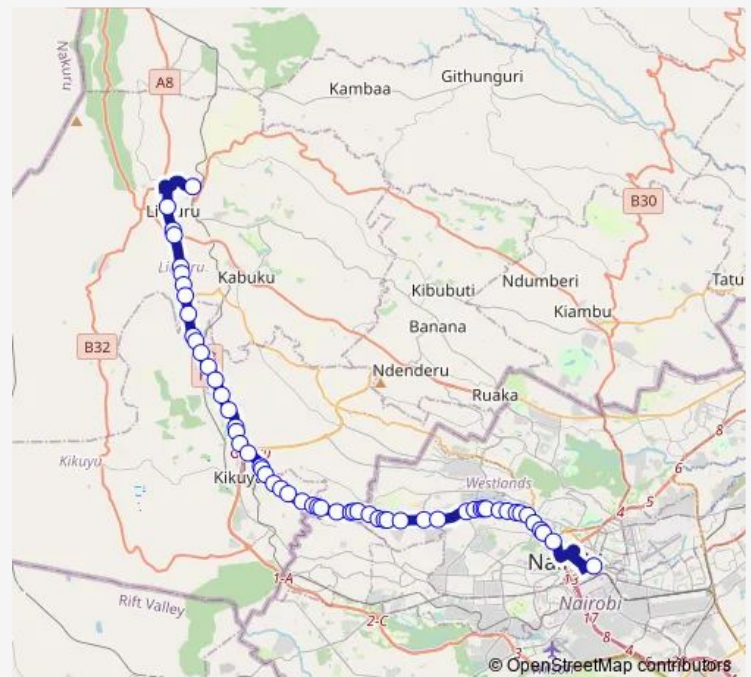

Ha Gicuru

Gitaru Kampala

Gitaru

Route schedule

Limuru Town Terminal — Kaka Terminal

Monday 06:00

Tuesday 06:00

Wednesday 06:00

Thursday 06:00

Friday 06:00

Saturday 06:00

Sunday 06:00

Route info

Direction: Limuru Town Terminal

Stops: 56

Trip Duration: 1 hour 31 min

Shell/Cooperation

Route schedule

Kaka Terminal — Limuru Town Terminal

Monday 06:00

Tuesday 06:00

Wednesday 06:00

Thursday 06:00

Friday 06:00

Kwa Mbira

Kwa Mbira

Kwa Do

Limuru Town Terminal

135 Bus time schedules and route maps are available in an offline PDF at busmaps.com. Use the busmaps.com website to see live bus times, train schedule or subway schedule, and step-by-step directions for all public transit in Nairobi