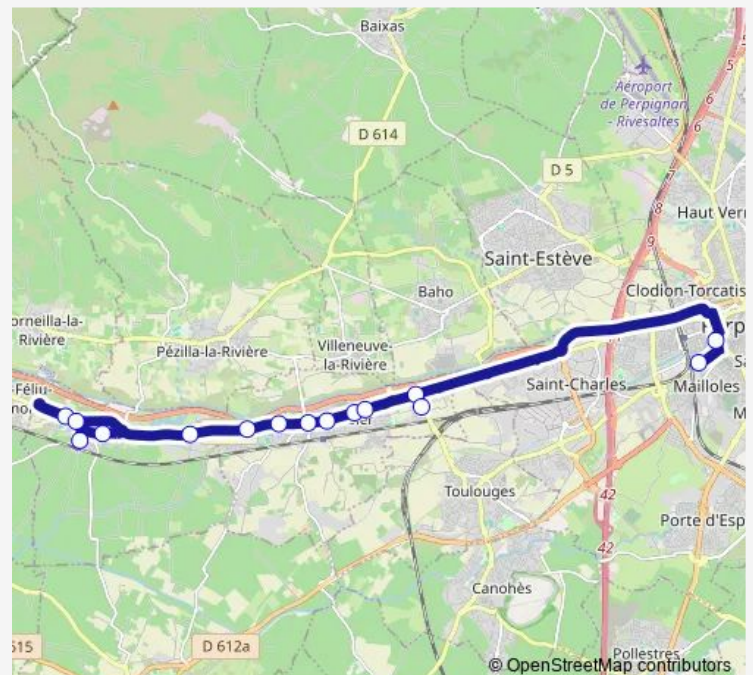

Bus 135 St-Féliu-d'Avall - Lycée BON Secours

[Go to website](#)

Direction

Route de Corbère — Bon Secours

15 stops

[Open route schedule](#)

Route de Corbère

Lotissement

Portes du Soler

Ste-Eugénie

Route de Toulouges

Lycée Arago

Bon Secours

Route schedule

Route de Corbère — Bon Secours

Monday —

Tuesday —

Wednesday 07:00

Thursday —

Friday —

Saturday —

Sunday —

Route info

Direction: Route de Corbère

Stops: 15

Trip Duration: 0 hour 47 min

Direction

Lycée Arago — Castelnou

12 stops

[Open route schedule](#)

Lycée Arago

Bon Secours