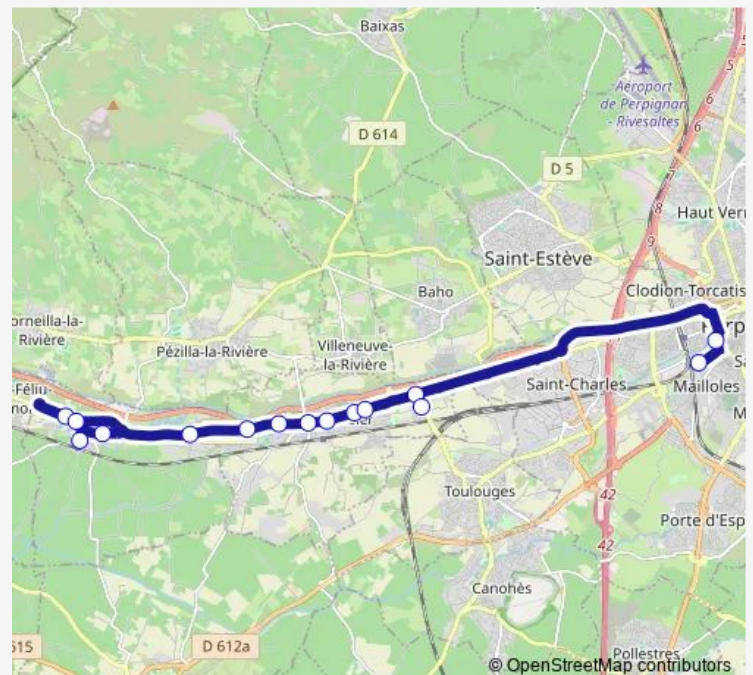

Bus 135 St-Féliu-d'Avall - Lycée BON Secours

[Go to website](#)

Direction

Route de Corbère — Bon Secours

15 stops

[Open route schedule](#)

Route de Corbère

Lotissement

Portes du Soler

Ste-Eugénie

Route de Toulouges

Lycée Arago

Bon Secours

Route schedule

Route de Corbère — Bon Secours

Monday —

Tuesday —

Wednesday 07:00

Thursday —

Friday —

Saturday —

Sunday —

Route info

Direction: Route de Corbère

Stops: 15

Trip Duration: 0 hour 47 min

Direction

Lycée Arago — Castelnou

12 stops

[Open route schedule](#)

Lycée Arago

Bon Secours