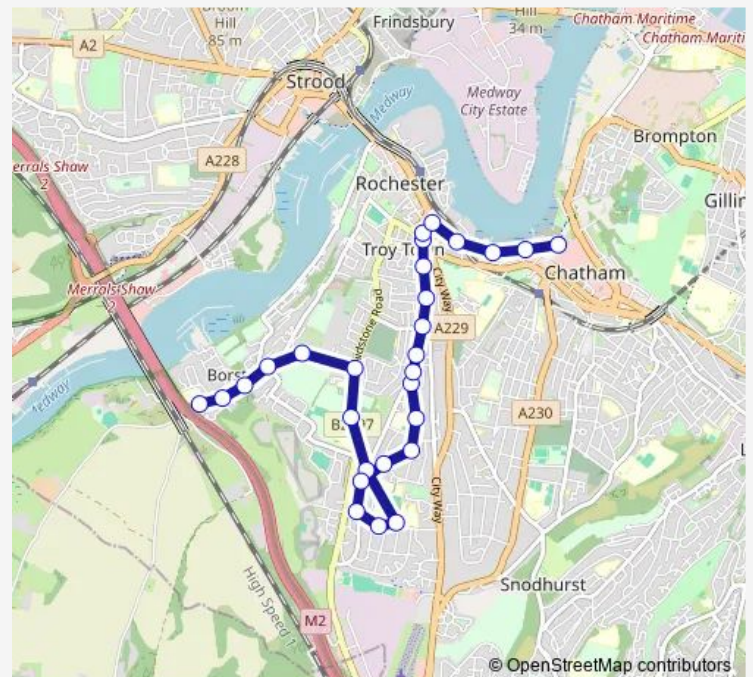

Thursday 20:33-22:33

Friday 20:33-22:33

Saturday 20:48-21:38

Sunday —

Route info

Direction: Village Surgery

Stops: 28

Trip Duration: 0 hour 20 min

135 — Chatham - Borstal

Delce Road

Star Hill

Furrell's Road

Bath Hard Lane

Hospital Lane

Anchorage House

Waterfront Bus Station

Direction

Waterfront Bus Station — Village Surgery

28 stops

[Open route schedule](#)

Waterfront Bus Station

Anchorage House

Hospital Lane

Bath Hard Lane

Tuesday 20:10-22:10

Wednesday 20:10-22:10

Thursday 20:10-22:10

Friday 20:10-22:10

Saturday 20:25-21:15

Sunday —

Route info

Direction: Waterfront Bus Station