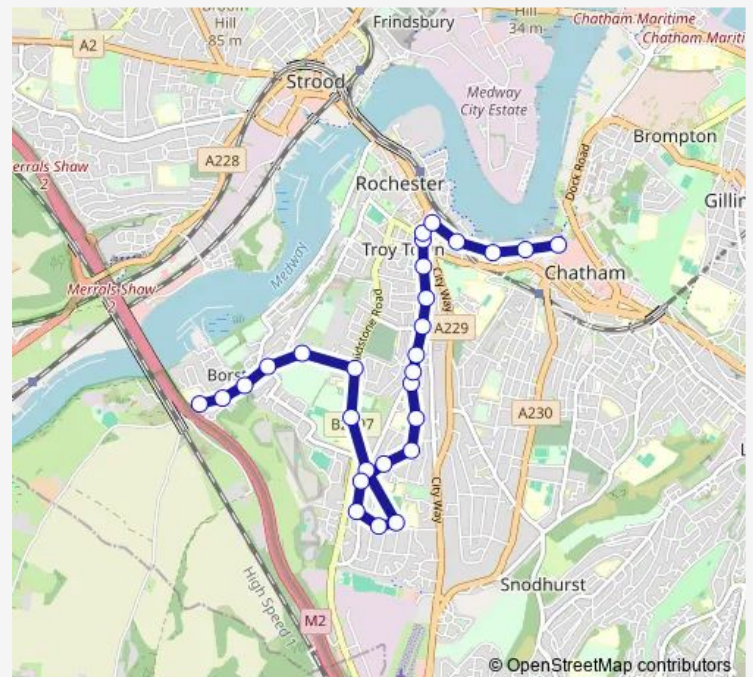

Thursday 20:33-22:33

Friday 20:33-22:33

Saturday 20:48-21:38

Sunday —

Route info

Direction: Village Surgery

Stops: 28

Trip Duration: 0 hour 20 min

135 — Chatham - Borstal

Delce Road

Star Hill

Furrell's Road

Bath Hard Lane

Hospital Lane

Anchorage House

Waterfront Bus Station

Direction

Waterfront Bus Station — Village Surgery

28 stops

[Open route schedule](#)

Waterfront Bus Station

Anchorage House

Hospital Lane

Bath Hard Lane

Tuesday 20:10-22:10

Wednesday 20:10-22:10

Thursday 20:10-22:10

Friday 20:10-22:10

Saturday 20:25-21:15

Sunday —

Route info

Direction: Waterfront Bus Station