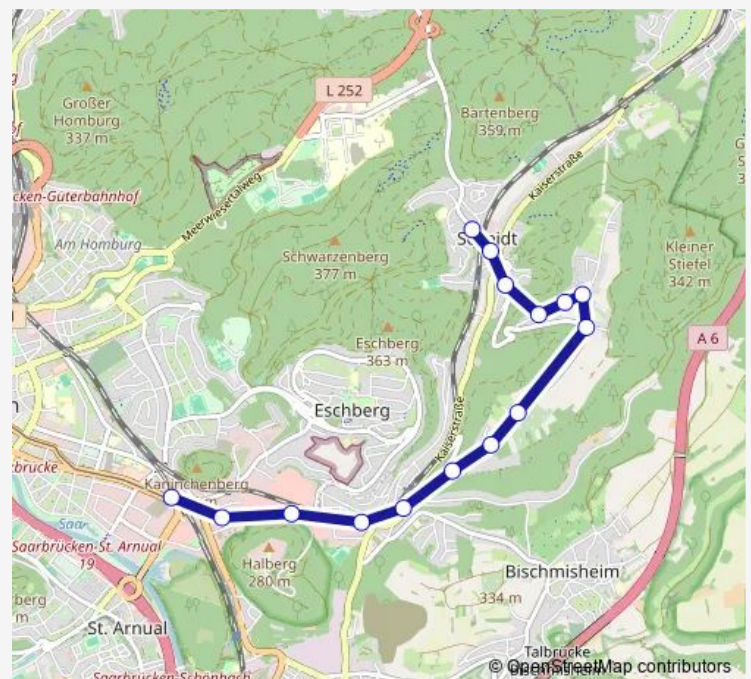

### Route info

Direction: Römerkastell, Saarbrücken

Stops: 15

Trip Duration: 0 hour 20 min