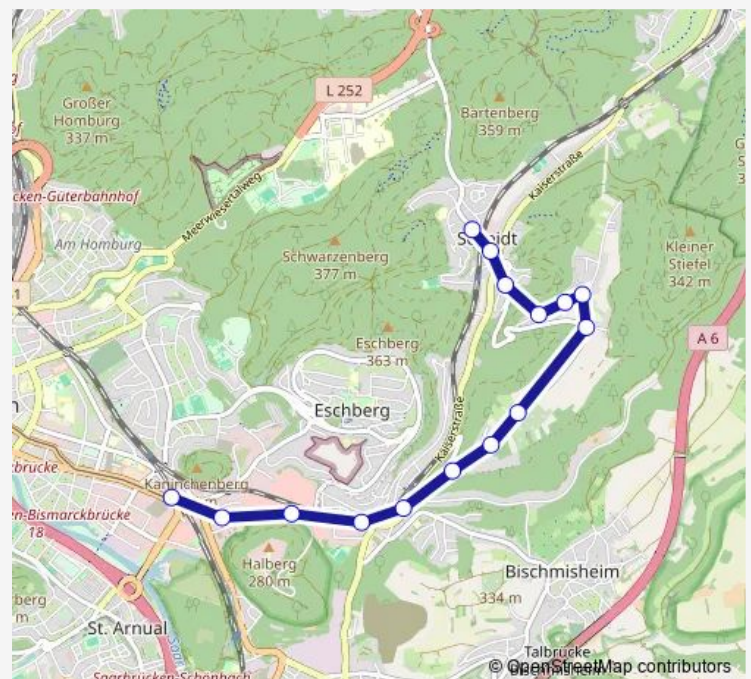

### Route info

Direction: Römerkastell, Saarbrücken

Stops: 15

Trip Duration: 0 hour 20 min