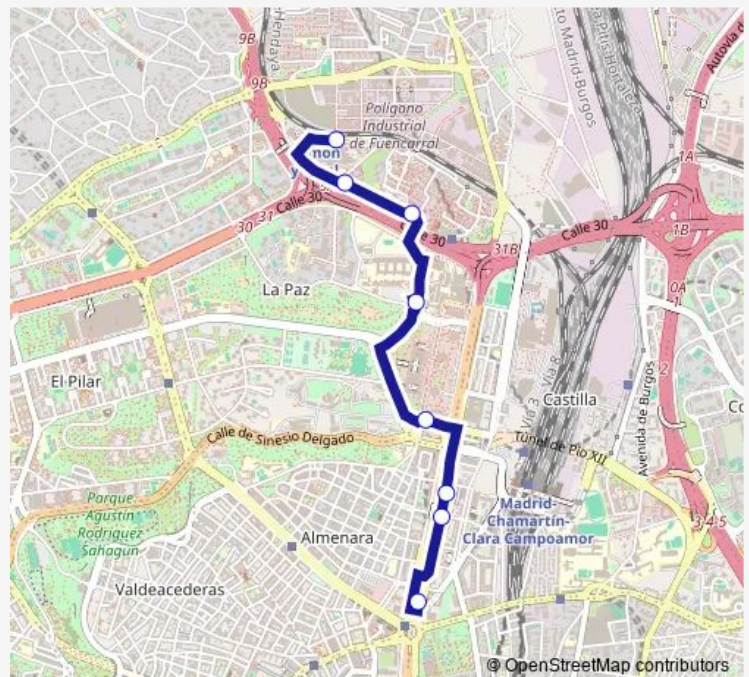

Plaza Castilla

Route schedule

Hospital Ramón Y Cajal — Plaza Castilla

Monday 06:46-23:30

Tuesday 06:46-23:30

Wednesday 06:46-23:30

Thursday 06:46-23:30

Friday 06:46-23:30

Saturday 06:46-23:30

Sunday 07:15-23:30

Route info

Direction: Hospital Ramón Y Cajal

Stops: 11

Trip Duration: 0 hour 17 min

Direction

Plaza Castilla — Hospital Ramón Y Cajal

8 stops

[Open route schedule](#)

Plaza Castilla

Castellana - José Vasconcelos

Castellana - Ravel

Cuatro Torres

Begoñahospital La Paz

Begoña - San Modesto

Antonio Robles - Hospital Ramón Y Cajal

Hospital Ramón Y Cajal

Route schedule

Plaza Castilla — Hospital Ramón Y Cajal

Monday	06:30-23:45
Tuesday	06:30-23:45
Wednesday	06:30-23:45
Thursday	06:30-23:45
Friday	06:30-23:45
Saturday	06:30-23:45
Sunday	07:00-23:45