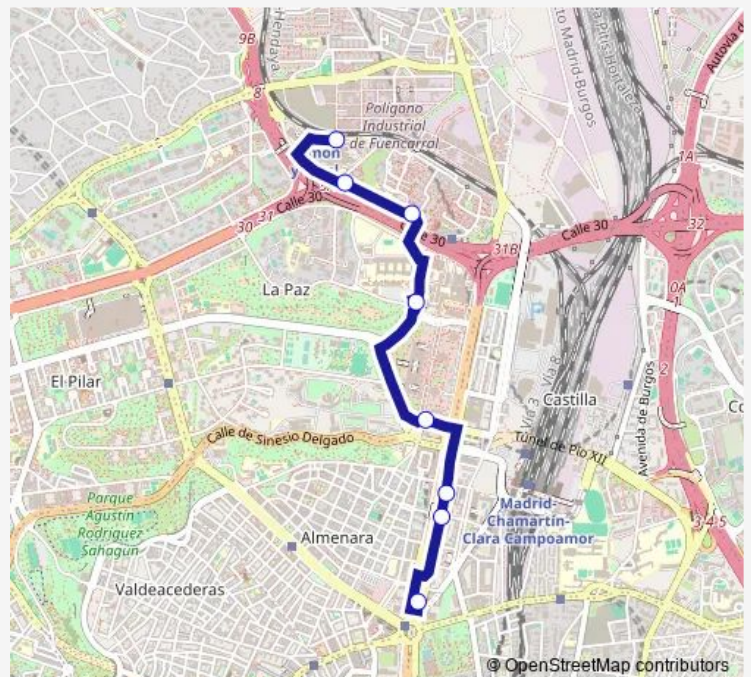

Plaza Castilla

Route schedule

Hospital Ramón Y Cajal — Plaza Castilla

Monday 06:46-23:30

Tuesday 06:46-23:30

Wednesday 06:46-23:30

Thursday 06:46-23:30

Friday 06:46-23:30

Saturday 06:46-23:30

Sunday 07:15-23:30

Route info

Direction: Hospital Ramón Y Cajal

Stops: 11

Trip Duration: 0 hour 16 min

Direction

Plaza Castilla — Hospital Ramón Y Cajal

8 stops

[Open route schedule](#)

Plaza Castilla

Castellana - José Vasconcelos

Castellana - Ravel

Cuatro Torres

Begoñahospital La Paz

Begoña - San Modesto

Antonio Robles - Hospital Ramón Y Cajal

Hospital Ramón Y Cajal

Route schedule

Plaza Castilla — Hospital Ramón Y Cajal

Monday	06:30-23:45
Tuesday	06:30-23:45
Wednesday	06:30-23:45
Thursday	06:30-23:45
Friday	06:30-23:45
Saturday	06:30-23:45
Sunday	07:00-23:45