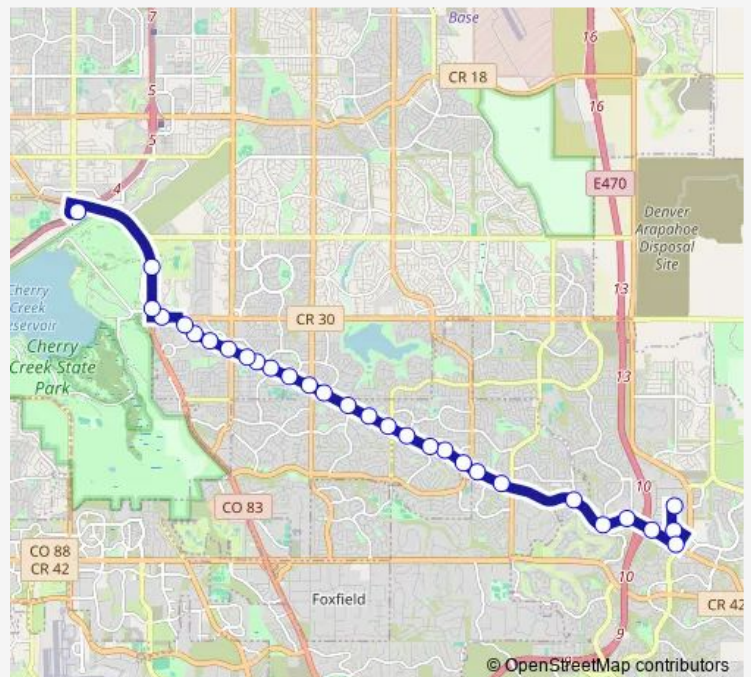

Bus 135 Smoky Hill Road

[Go to website](#)

Direction
 Nine Mile Station Gate B — Southlands
 31 stops
[Open route schedule](#)

- Nine Mile Station Gate B
- S Parker Rd & Lehigh Ave
- Quincy Ave & S Atchison Way
- Smoky Hill Rd & Quincy Ave
- Smoky Hill Rd & Radcliff Dr
- Smoky Hill Rd & S Eagle Cir
- Smoky Hill Rd & S Evanston St
- Smoky Hill Rd & S Chambers Rd
- Smoky Hill Rd & S Shenandoah Way
- Smoky Hill Rd & S Kalispell St
- Smoky Hill Rd & S Laredo St
- Smoky Hill Rd & Pheasant Run Pkwy
- Smoky Hill Rd & S Buckley Rd
- Smoky Hill Rd & Wagontrail Pkwy
- Smoky Hill Rd & S Richfield St
- Smoky Hill Rd & S Telluride St
- Smoky Hill Rd & S Waco St
- Smoky Hill Rd & S Tower Rd
- Smoky Hill Rd & S Biscay Cir
- Smoky Hill Rd & S Danube St
- 19600 Block Smoky Hill Rd

Route schedule

Nine Mile Station Gate B — Southlands

Monday	05:26-22:56
Tuesday	05:26-22:56
Wednesday	05:26-22:56
Thursday	05:26-22:56
Friday	05:26-22:56
Saturday	05:26-22:56
Sunday	06:26-22:56

Route info

Direction: Nine Mile Station Gate B
 Stops: 31
 Trip Duration: 0 hour 29 min

135 — Smoky Hill Road

Smoky Hill Rd & S Himalaya St

20200 Block Smoky Hill Rd

Smoky Hill Rd & Picadilly Pnr

Smoky Hill Rd & S Liverpool St

Wednesday 05:12-22:13

Thursday 05:12-22:13

Friday 05:12-22:13

Saturday 05:14-22:13

Sunday 05:14-22:13

Route info

Direction: Southlands

Stops: 30