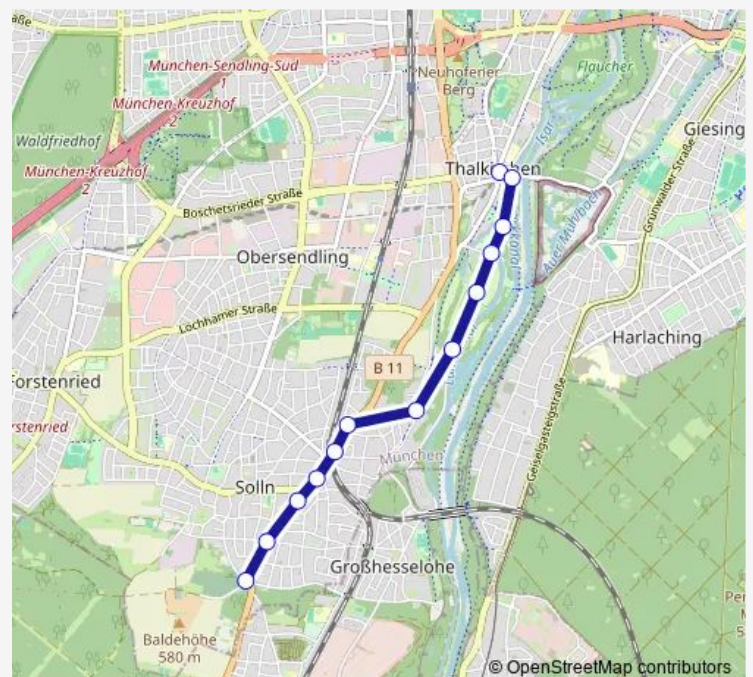

Saturday 07:48-22:08

Sunday 07:48-22:08

Route info

Direction: Thalkirchen (Tierpark)

Stops: 13

Trip Duration: 0 hour 15 min

Direction

Solln Bf. Wendeschleife — Thalkirchen (Tierpark)

8 stops

[Open route schedule](#)

Solln Bf. Wendeschleife

Friedastraße

Josephinenstraße

Hinterbrühl

Campingplatz Thalkirchen

Floßlande

Route info

Direction: Waldfriedhof Solln

Stops: 12

Trip Duration: 0 hour 15 min

Direction

Thalkirchen (Tierpark) — Solln Bf. Wendeschleife

9 stops

[Open route schedule](#)

Saturday 21:08-21:48

Sunday 21:08-21:48

Route info

Direction: Thalkirchen (Tierpark)

Stops: 9

Trip Duration: 0 hour 8 min

135 Bus time schedules and route maps are available in an offline PDF at busmaps.com. Use the busmaps.com website to see live bus times, train schedule or subway schedule, and step-by-step directions for all public transit in Munich