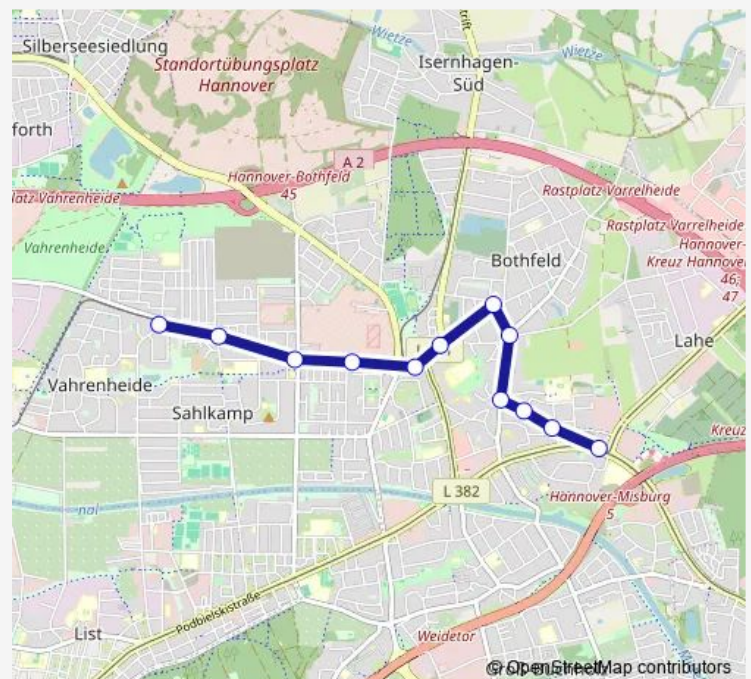

Direction

Hannover Tempelhofweg — Hannover Paracelsusweg

12 stops

[Open route schedule](#)

Hannover Tempelhofweg

Hannover Bahnstrif

Hannover Alte Heide

Hannover Scheffelfeld

Route schedule

Hannover Tempelhofweg — Hannover Paracelsusweg

Monday —

Tuesday 21:01-23:01

Wednesday —

Thursday —

Friday —

Saturday 21:01-23:01

Sunday 21:01-23:01

Route info

Direction: Hannover Tempelhofweg

Stops: 12

Trip Duration: 0 hour 14 min

Direction

Hannover Paracelsusweg — Hannover Tempelhofweg

12 stops

Route info

Direction: Hannover Paracelsusweg

Stops: 12

Trip Duration: 0 hour 12 min

135 Bus time schedules and route maps are available in an offline PDF at busmaps.com. Use the busmaps.com website to see live bus times, train schedule or subway schedule, and step-by-step directions for all public transit in Hannover