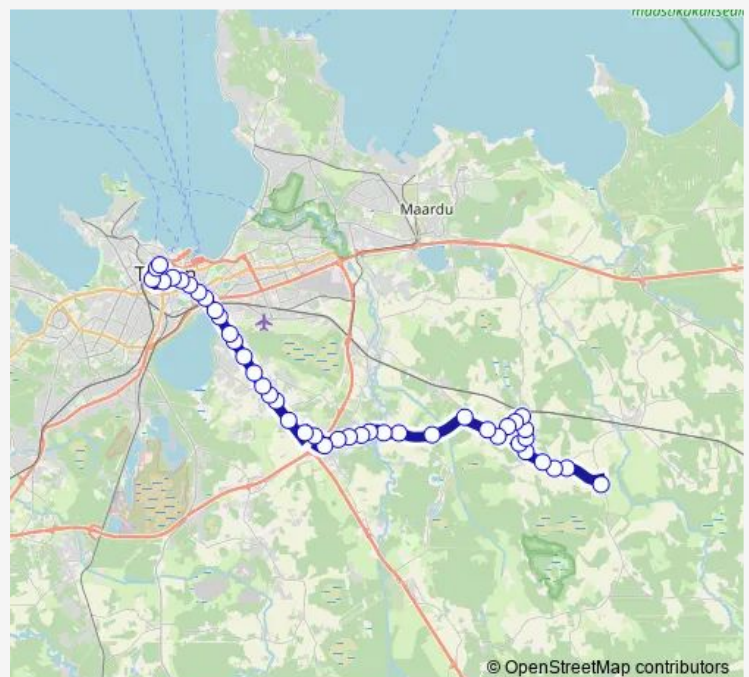

### Route schedule

Peningi — Balti jaam (train station)

Monday 07:15-19:45

Tuesday 07:15-19:45

Wednesday 07:15-19:45

Thursday 07:15-19:45

Friday 07:15-19:45

Saturday 14:00

### Route info

Direction: Peningi

Stops: 43

Trip Duration: 1 hour 5 min

135 — Tallinn - Jüri - Aruküla - Peningi

BusMaps

Veetorni

Põrguvälja