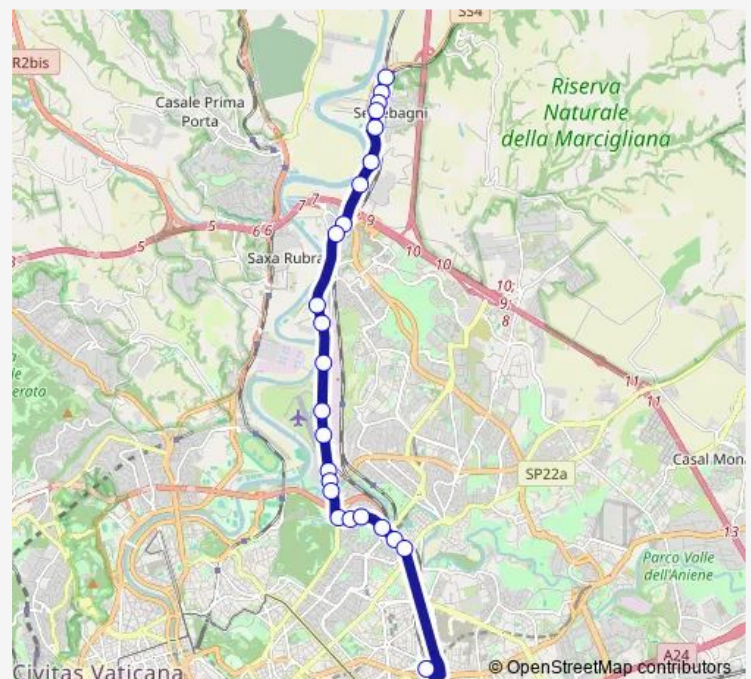

Thursday 04:50-24:00

Friday 04:50-24:00

Saturday 04:50-24:00

Sunday 05:30-24:00

Route info

Direction: STAZ.NE TIBURTINA (MB)

Stops: 21

Trip Duration: 0 hour 31 min

135 — Staz.Ne Tiburtina (MB) - Salaria/Piombino

Direction

Salaria/Piombino — STAZ.NE TIBURTINA (MB)

24 stops

[Open route schedule](#)

Salaria/Piombino

Salaria/Salita Marcigliana

Salaria/Settebagni