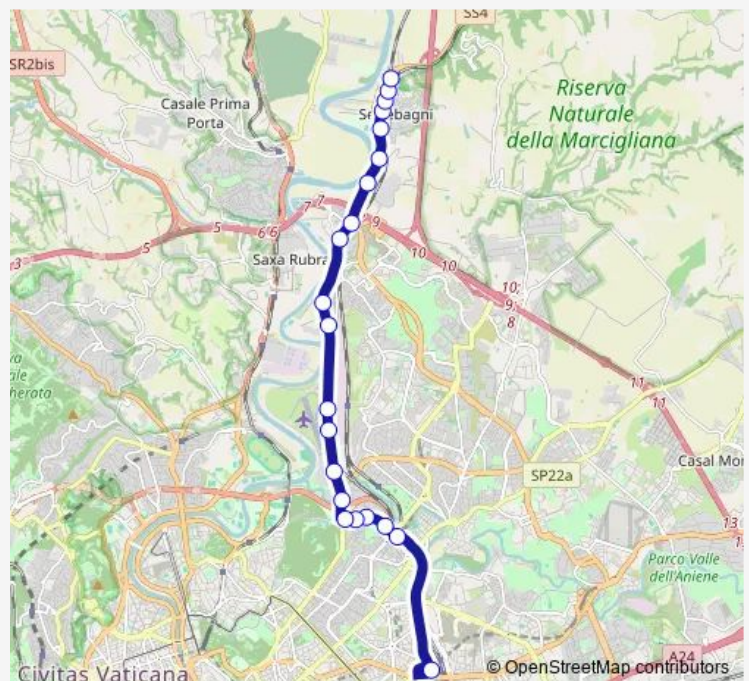

Salaria/Settebagni

Salaria/Salita Marcigliana

Salaria/Piombino

Route schedule

Staz.Ne Tiburtina (Mb) — Salaria/Piombino

Monday 04:50-24:00

Tuesday 04:50-24:00

Wednesday 04:50-24:00

Thursday 04:50-24:00

Friday 04:50-24:00

Saturday 04:50-24:00

Sunday 05:30-24:00

Route info

Direction: Staz.Ne Tiburtina (Mb)

Stops: 21

Trip Duration: 0 hour 34 min

135 — Staz.Ne Tiburtina (MB) - Salaria/Piombino

Direction

Salaria/Piombino — Staz.Ne Tiburtina (Mb)

24 stops

[Open route schedule](#)

Salaria/Piombino

Salaria/Salita Marcigliana

Salaria/Settebagni