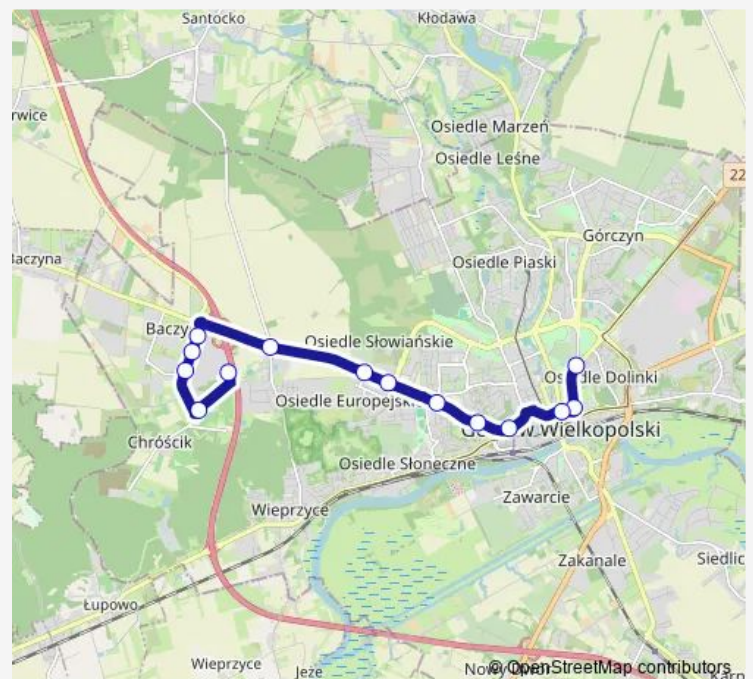

Direction

Gls — K-Ssse Małszyńska

14 stops

[Open route schedule](#)

Gls
 Biały Kościół
 Jagiełły
 Awf
 Chopina
 Rondo Myśliborskie
 Rondo Szczecińskie
 Rondo Europejskie
 Rondo Małszyńskie
 Metalowiec
 Tpv
 Mosiężna/Złotego Smoka
 Borne Furniture
 K-Ssse Małszyńska

Route schedule

Gls — K-Ssse Małszyńska

Monday	05:14
Tuesday	05:14
Wednesday	05:14
Thursday	05:14
Friday	05:14
Saturday	05:14
Sunday	05:14

Route info

Direction: Gls

Stops: 14

Trip Duration: 0 hour 24 min

135 Bus time schedules and route maps are available in an offline PDF at busmaps.com. Use the busmaps.com website to see live bus times, train schedule or subway schedule, and step-by-step directions for all public transit in Gorzow Wielkopolski

The schedule is provided in the local timezone. Times with "(+1)" indicate departures on the next day.

PDF file created on 2025-01-16

2024 BusMaps.com - All Rights Reserved