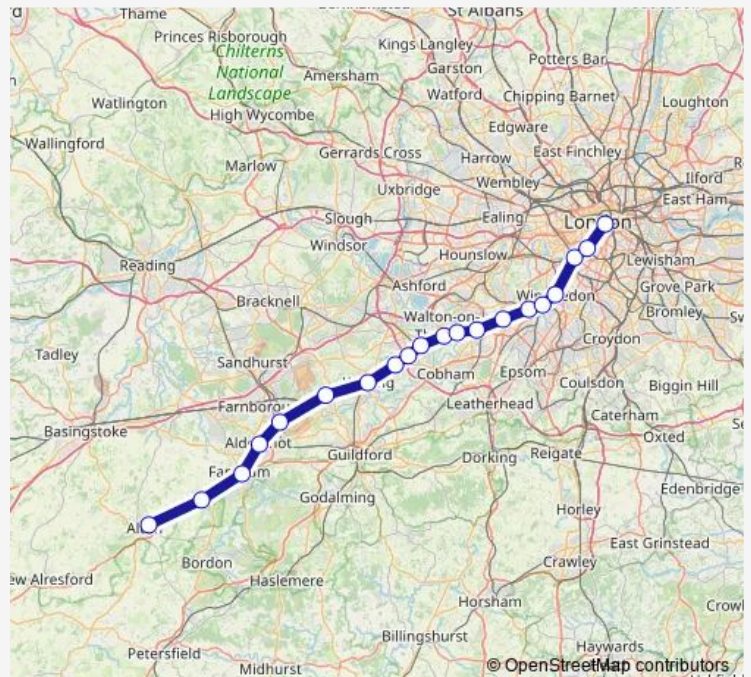

Rail Sw:Aon->Wat SW train service from AON to Wat

[Go to website](#)

Direction

Alton — London Waterloo

20 stops

[Open route schedule](#)

- Alton
- Bentley (Hants)
- Farnham
- Aldershot
- Ash Vale
- Brookwood
- Woking
- West Byfleet
- Byfleet & New Haw
- Weybridge
- Walton-on-Thames
- Hersham
- Esher
- Surbiton
- New Malden
- Raynes Park
- Wimbledon
- Clapham Junction
- Queenstown Road (Battersea)
- London Waterloo

Route schedule

Alton — London Waterloo

Monday	05:42-22:44
Tuesday	05:42-22:44
Wednesday	05:42-22:44
Thursday	05:42-22:44
Friday	05:42-22:44
Saturday	06:14-22:44
Sunday	08:15-22:45

Route info

Direction: Alton

Stops: 20

Trip Duration: 1 hour 50 min

Sw:Aon->Wat — SW train service from AON to Wat

Sw:Aon->Wat Rail time schedules and route maps are available in an offline PDF at busmaps.com. Use the busmaps.com website to see live bus times, train schedule or subway schedule, and step-by-step directions for all public transit in London