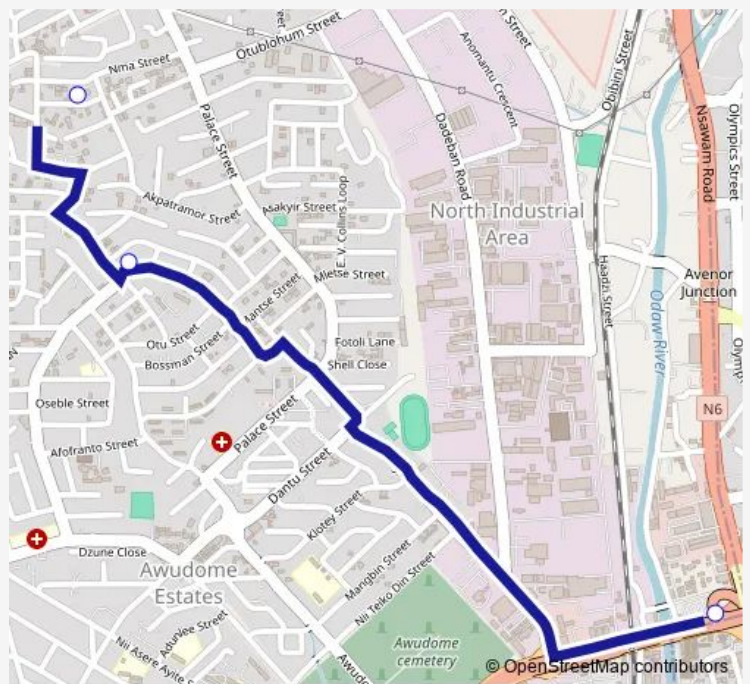

Bus 2032a Circle Odorna Station to Orgle Road Station

[Go to website](#)

Direction
 Terminal Circle Odorna Station — Terminal Orgle Road Station

3 stops

[Open route schedule](#)

- Terminal Circle Odorna Station
- Prince of Peace
- Terminal Orgle Road Station

Route schedule
 Terminal Circle Odorna Station — Terminal Orgle Road Station

Monday	11:31
Tuesday	11:31
Wednesday	11:31
Thursday	11:31
Friday	11:31
Saturday	11:31
Sunday	11:31

Route info

Direction: Terminal Circle Odorna Station

Stops: 3

Trip Duration: 0 hour 32 min

2032a — Circle Odorna Station to Orgle Road Station **BusMaps**

2032a Bus time schedules and route maps are available in an offline PDF at busmaps.com. Use the busmaps.com website to see live bus times, train schedule or subway schedule, and step-by-step directions for all public transit in Accra