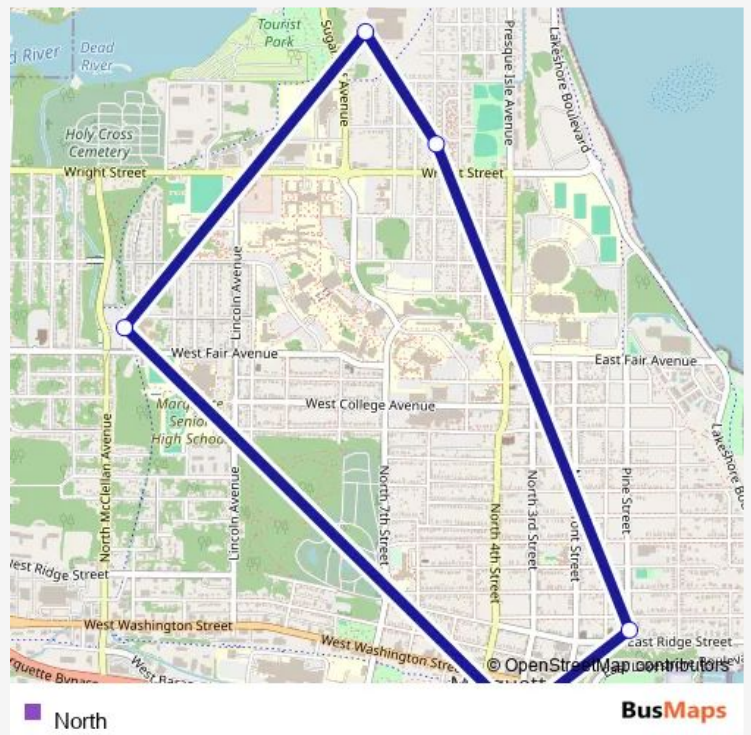

Direction
 Marq-Tran Transfer Station — Marq-Tran Transfer Station
 6 stops
[Open route schedule](#)

- Marq-Tran Transfer Station
- Pine Ridge Apts.
- Wilkinson Street
- NMU Skill Center
- Medical Center
- Marq-Tran Transfer Station

Route schedule
 Marq-Tran Transfer Station — Marq-Tran Transfer Station

| | |
|-----------|-------------|
| Monday | 06:05-18:05 |
| Tuesday | 06:05-18:05 |
| Wednesday | 06:05-18:05 |
| Thursday | 06:05-18:05 |
| Friday | 06:05-18:05 |
| Saturday | 09:05-16:05 |
| Sunday | — |

Route info
 Direction: Marq-Tran Transfer Station
 Stops: 6
 Trip Duration: 0 hour 30 min

North Bus time schedules and route maps are available in an offline PDF at busmaps.com. Use the busmaps.com website to see live bus times, train schedule or subway schedule, and step-by-step directions for all public transit in Marquette