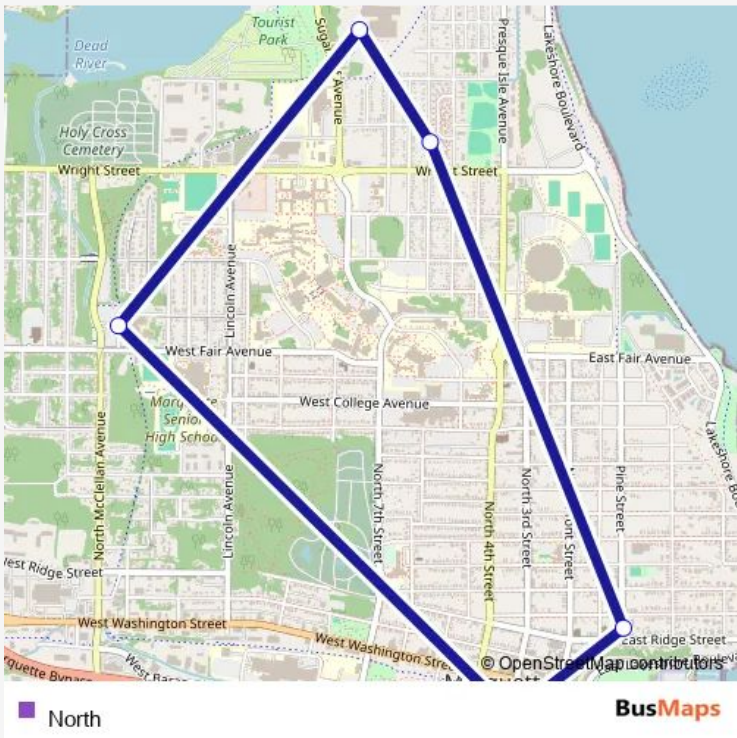

**Direction**  
 Marq-Tran Transfer Station — Marq-Tran Transfer Station  
 6 stops  
[Open route schedule](#)

- Marq-Tran Transfer Station
- Pine Ridge Apts.
- Wilkinson Street
- NMU Skill Center
- Medical Center
- Marq-Tran Transfer Station

Route schedule  
 Marq-Tran Transfer Station — Marq-Tran Transfer Station

Monday	06:05-18:05
Tuesday	06:05-18:05
Wednesday	06:05-18:05
Thursday	06:05-18:05
Friday	06:05-18:05
Saturday	09:05-16:05
Sunday	—

Route info  
 Direction: Marq-Tran Transfer Station  
 Stops: 6  
 Trip Duration: 0 hour 30 min

North Bus time schedules and route maps are available in an offline PDF at [busmaps.com](https://busmaps.com). Use the [busmaps.com](https://busmaps.com) website to see live bus times, train schedule or subway schedule, and step-by-step directions for all public transit in Marquette