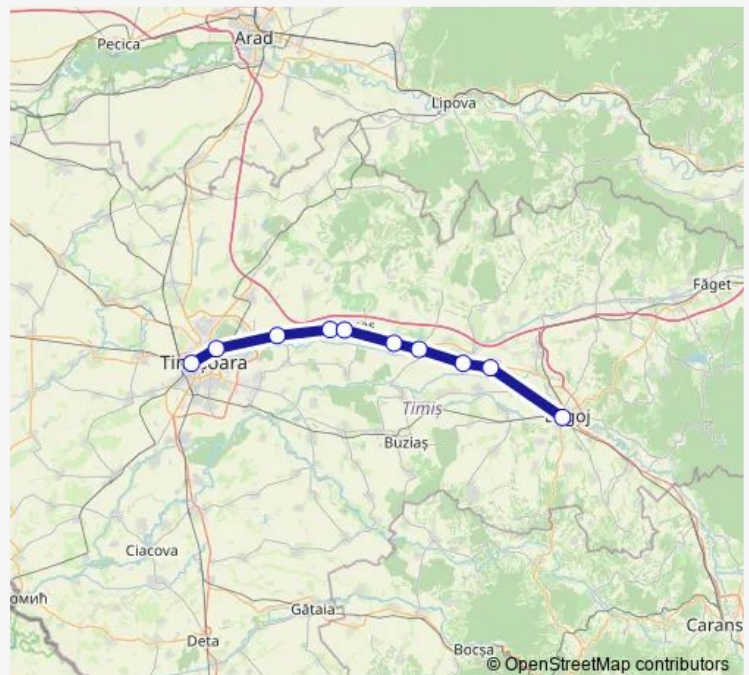

Rail R: Timișoara Nord - Lugoj R: Timișoara Nord - Timișoara Est - Remetea Mare - Izvin h. - Recaș - Șuștra h. - Topolovăț - Chizătău Hm. - Belinț Hm. - Lugoj

[Go to website](#)

Direction

Timișoara Nord — Lugoj

10 stops

[Open route schedule](#)

Timișoara Nord

Timișoara Est

Remetea Mare

Izvin h.

Recaș

Șuștra h.

Wednesday 23:30

Thursday 23:30

Friday 23:30

Saturday 23:30

Sunday 23:30

Route info

Direction: Timișoara Nord

Stops: 10

Trip Duration: 1 hour 38 min

R: Timișoara Nord - Lugoj Rail time schedules and route maps are available in an offline PDF at busmaps.com. Use the busmaps.com website to see live bus times, train schedule or subway schedule, and step-by-step directions for all public transit in Timisoara