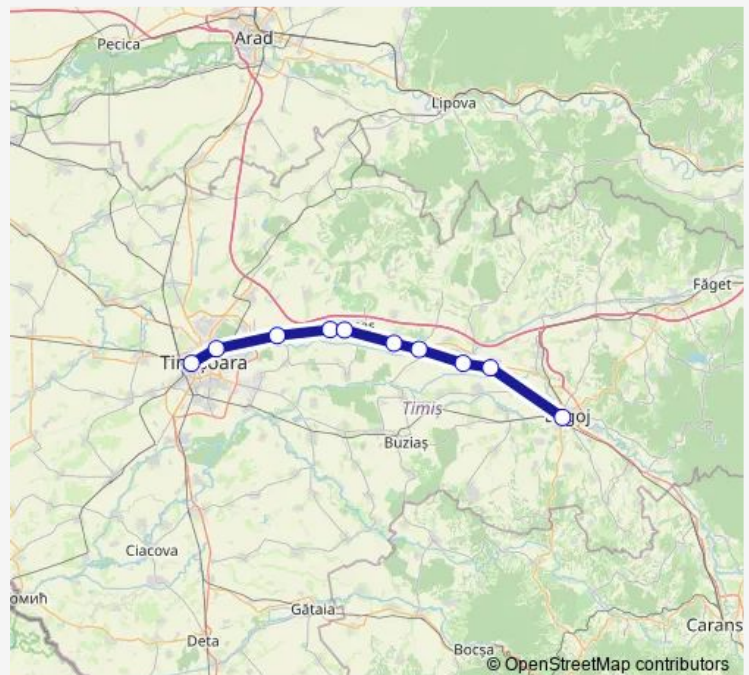

Rail R: Timișoara Nord - Lugoj R: Timișoara Nord - Timișoara Est - Remetea Mare - Izvin h. - Recaș - Șuștra h. - Topolovăț - Chizătău Hm. - Belinț Hm. - Lugoj

[Go to website](#)

Direction

Timișoara Nord — Lugoj

10 stops

[Open route schedule](#)

Timișoara Nord

Timișoara Est

Remetea Mare

Izvin h.

Recaș

Șuștra h.

Wednesday 23:30

Thursday 23:30

Friday 23:30

Saturday 23:30

Sunday 23:30

Route info

Direction: Timișoara Nord

Stops: 10

Trip Duration: 1 hour 38 min

R: Timișoara Nord - Lugoj Rail time schedules and route maps are available in an offline PDF at busmaps.com. Use the busmaps.com website to see live bus times, train schedule or subway schedule, and step-by-step directions for all public transit in Timisoara