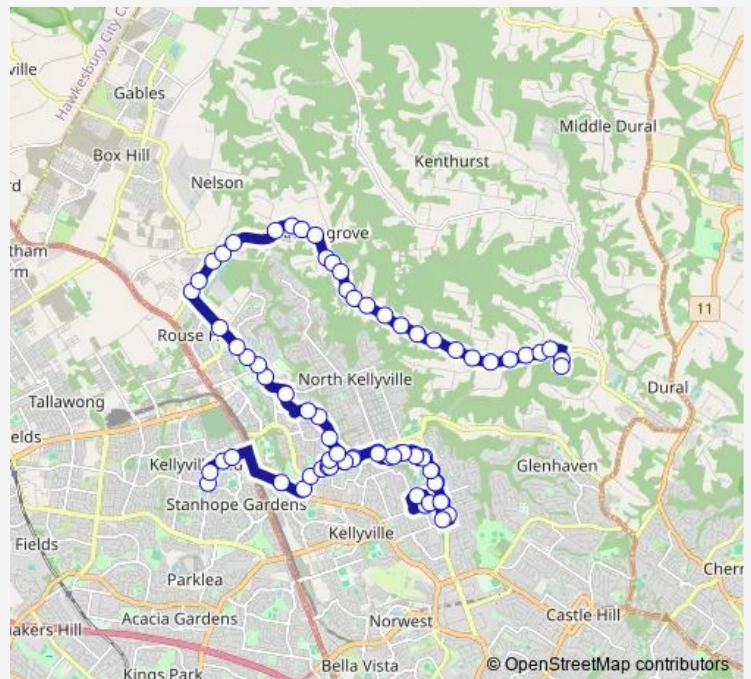

### Route schedule

Conrad Rd After Keirle Rd — Marian Catholic College, School Grounds

Monday	07:30
Tuesday	07:30
Wednesday	07:30
Thursday	07:30
Friday	07:30
Saturday	—
Sunday	—

### Route info

Direction: Conrad Rd After Keirle Rd

Stops: 74

Trip Duration: 1 hour 17 min

2067 — Conrad Rd after Keirle Rd to Marian College via Kellyville Hs **BusMaps**

President Rd After Queensbury Av

Green Rd After Rosebery Rd