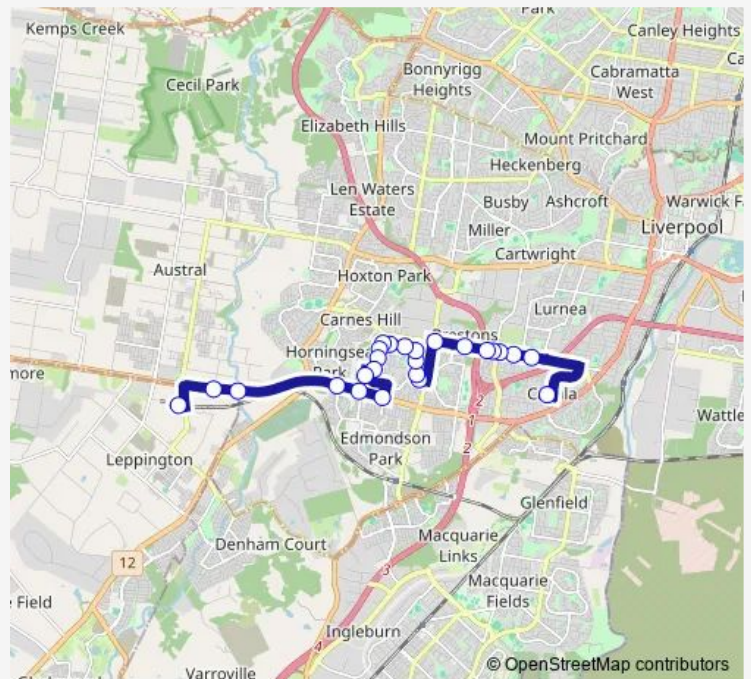

School Bus 2067 Casula HS to Prestons

[Go to website](#)

Direction

Casula High School, School Grounds — Leppington Station, Stand A

25 stops

[Open route schedule](#)

- Casula High School, School Grounds
- Prestons Public School, Kurrajong Rd
- Kurrajong Rd After Cedar Rd
- Kurragong Rd Before Beech Rd
- Kurrajong Rd After Beech Rd
- Kurrajong Rd Before Westlink M7
- Kurrajong Rd Opp Amity College
- Kurrajong Rd Before Bernera Rd
- Prestons Shopping Village, Wroxham St
- Braidwood Dr At Tolland St
- Braidwood Dr At Wagga Wagga St
- Braidwood Dr Opp Mollymook St
- Braidwood Dr Opp Tallong St
- Braidwood Dr Opp Richlands Pl
- Braidwood Dr After Minerva Pl
- Braidwood Dr Before Bugong St
- Braidwood Dr Before Fortunato St
- Braidwood Dr At Bumbera St
- William Carey Christian School, School Grounds
- Camden Valley Way At Gellibrand Rd
- Camden Valley Way Opp William Carey Christian School

Route schedule

Casula High School, School Grounds — Leppington Station, Stand A

Monday	15:05
Tuesday	15:05
Wednesday	15:05
Thursday	15:05
Friday	—
Saturday	—
Sunday	—

Route info

Direction: Casula High School, School Grounds

Stops: 25

Trip Duration: 0 hour 43 min

2067 — Casula HS to Prestons

Camden Valley Way At Talana Hill Dr

Bringelly Rd After Cowpasture Rd

Bringelly Rd Opp Browns Rd

Leppington Station, Stand A

2067 School Bus time schedules and route maps are available in an offline PDF at busmaps.com. Use the busmaps.com website to see live bus times, train schedule or subway schedule, and step-by-step directions for all public transit in Liverpool

The schedule is provided in the local timezone. Times with "(+1)" indicate departures on the next day.

PDF file created on 2025-01-16

2024 BusMaps.com - All Rights Reserved