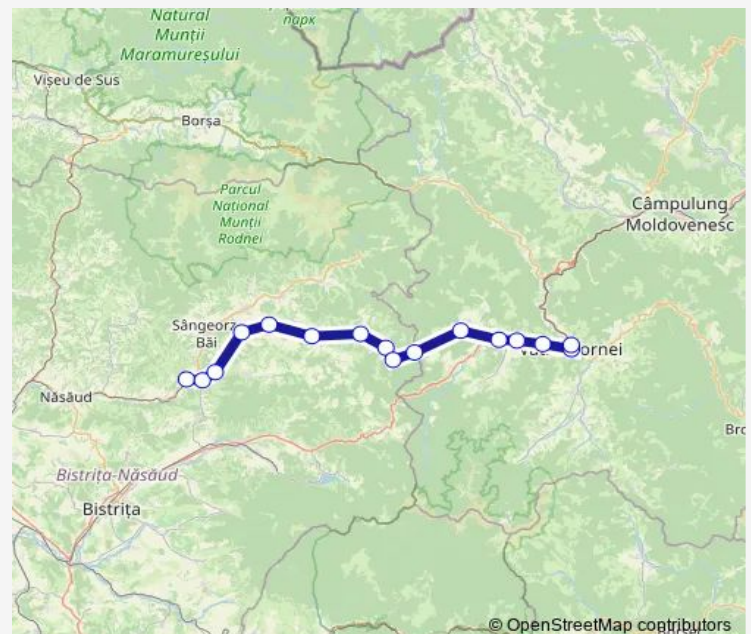

Rail R: Ilva Mică - Vatra Dornei R: Ilva Mică - Strâmba h. - Leșu Ilvei Hm. - Poiana Ilvei - Măgura Ilvei Hm. - Ilva Mare Hm. - Lunca Ilvei - Silhoasa Hm. - Larion Hm. - Grădinița Hm. - Coșna Hm. - Floreni - Dorna Candrenilor h. - Roșu Hm. - Vatra Dornei Băi hc. - Vatra Dornei

Tuesday 19:00

Wednesday 19:00

Thursday 19:00

Friday 19:00

Saturday —

Sunday —

Route info

Direction: Ilva Mică

Stops: 16

Trip Duration: 2 hour 7 min

R: Ilva Mică - Vatra Dornei Rail time schedules and route maps are available in an offline PDF at busmaps.com. Use the busmaps.com website to see live bus times, train schedule or subway schedule, and step-by-step directions for all public transit in Ilva Mica