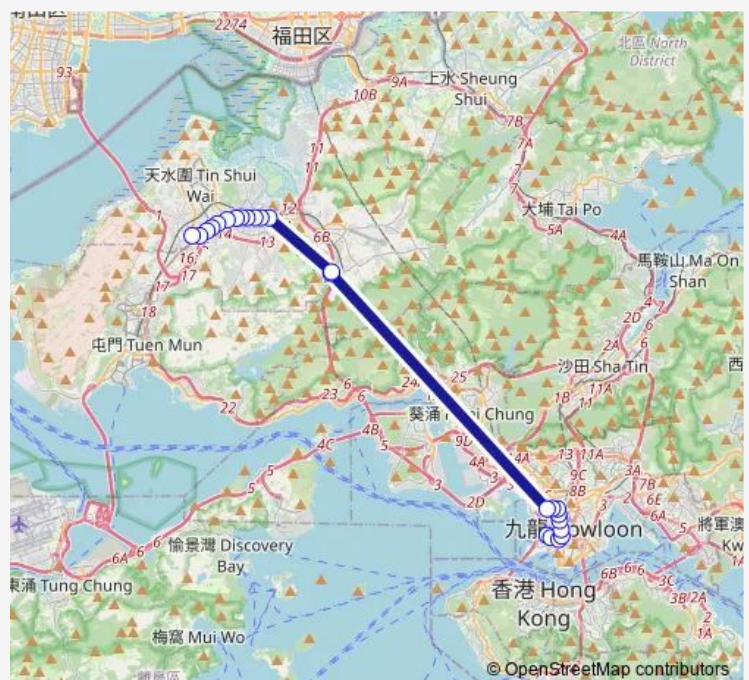

Monday 06:10-24:00

Tuesday 06:10-24:00

Wednesday 06:10-24:00

Thursday 06:10-24:00

Friday 06:10-24:00

Saturday 06:10-24:00

Sunday 06:10-24:00

Route info

Direction: [Ctb] HSR West Kowloon Station[[Kmb] Jordan (West Kowloon Station) BUS Terminus

Stops: 24

Trip Duration: 1 hour 7 min

[Kmb] TAI Tong Road Yuen Long|[Lwb] TAI Tong Road

[Kmb] Yuen Long Police Station|[Lrtfeeder] Yuen Long Police Station (LR Fung NIN Road Stop)|[Lwb] Yuen Long Police Station|[Nlb] Yuen Long Police Station