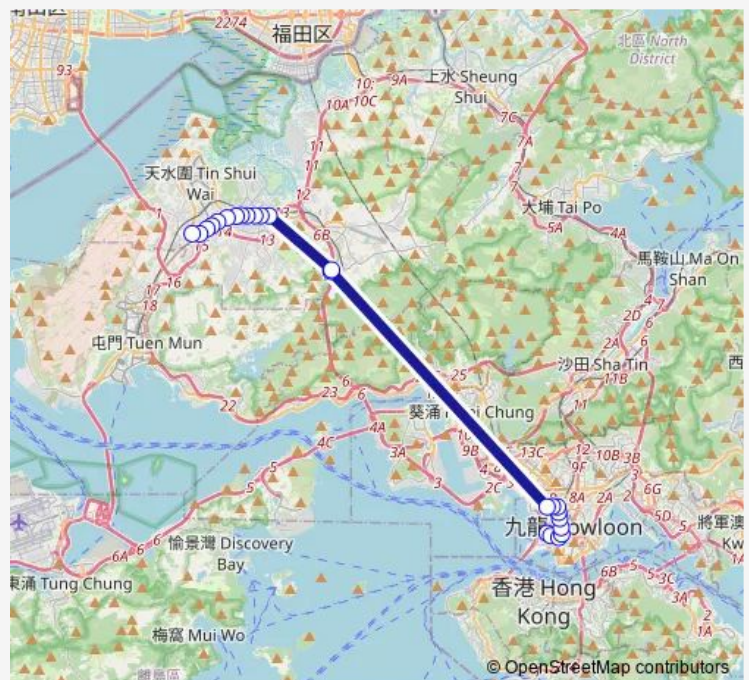

[Ctb] Ming KEI College, Cherry Street[[Kmb+Ctb] Ming KEI College/
Ming KEI College, Cherry Street[[Kmb] Ming KEI College

[Kmb] TAI LAM Tunnel Bbi

[Ctb] TAI LAM Tunnel Toll Plaza[[Kmb] TAI LAM Tunnel Bbi[[Lwb] TAI LAM Tunnel Bbi

[Kmb] Yoho Mix

Route schedule

[Ctb] HSR West Kowloon Station[[Kmb] Jordan (West Kowloon Station) BUS Terminus — [Kmb] Hung Shui KIU (Hung FUK Estate) BUS Terminus

Monday	06:10-24:00
Tuesday	06:10-24:00
Wednesday	06:10-24:00
Thursday	06:10-24:00
Friday	06:10-24:00
Saturday	06:10-24:00
Sunday	06:10-24:00

Route info

Direction: [Ctb] HSR West Kowloon Station[[Kmb] Jordan (West Kowloon Station) BUS Terminus

Stops: 24

Trip Duration: 1 hour 11 min

[Kmb] YAU SAN Street Yuen Long|[Lwb] YAU SAN Street|[Nlb] YAU SAN Street