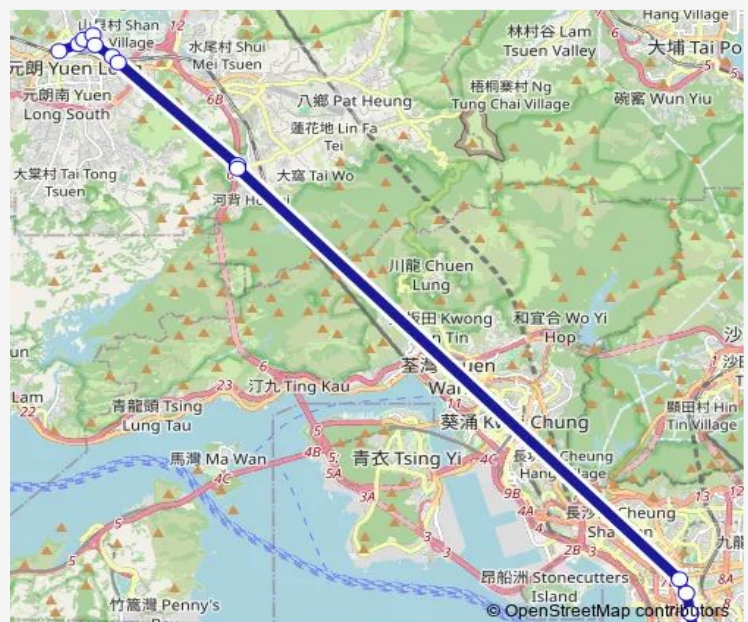

16 stops

[Open route schedule](#)

[Kmb] Yuet Ping House Long Ping Estate|[Lrtfeeder] Yuet Ping Hse, Long Ping Estate (MTR Long Ping Station)

[Kmb] Long Ping Station

[Kmb] Wang FU Court|[Lwb] Wang FU Court

[Kmb] TAK YIP Street

[Kmb] ONE Regent Place|[Lwb] ONE Regent Place

[Kmb] Yoho Mall Ii|[Lrtfeeder] MTR Yuen Long Station (Near Long YAT Road)(LR Yuen Long Stop)|[Lwb] Yoho Mall Ii

[Kmb] Yoho Mall I|[Lwb] Yoho Mall I

[Kmb] TAI LAM Tunnel Bbi

[Ctb] TAI LAM Tunnel Toll Plaza|[Kmb] TAI LAM Tunnel Bbi|[Lwb] TAI LAM Tunnel Bbi

[Ctb] Metropark Hotel Mongkok, LAI CHI KOK Road|[Kmb+Ctb] Arran Street Mong KOK/
Metropark Hotel Mongkok, LAI CHI KOK Road|[Kmb] Arran Street Mong Kok

[Ctb] Argyle Centre, Nathan Road|[Kmb] Mong KOK Station

[Ctb] Dundas Street, Nathan Road|[Kmb+Ctb] Dundas Street Mong KOK/
Dundas Street, Nathan Road|[Kmb] Dundas Street Mong Kok

[Kmb] Gascoigne Road

[Ctb] Temple Street, Jordan Road|[Kmb] Woosung Street Jordan

Route schedule

[Kmb] Yuet Ping House Long Ping Estate|[Lrtfeeder] Yuet Ping Hse, Long Ping Estate (MTR Long Ping Station) — [Ctb] HSR West Kowloon Station|[Kmb] Jordan (West Kowloon Station) BUS Terminus

Monday	08:00
Tuesday	08:00
Wednesday	08:00
Thursday	08:00
Friday	08:00
Saturday	—
Sunday	—

Route info

Direction: [Kmb] Yuet Ping House Long Ping Estate|[Lrtfeeder] Yuet Ping Hse, Long Ping Estate (MTR Long Ping Station)

Stops: 16

Trip Duration: 1 hour 1 min

■ 268X — Yuet Ping House Long Ping Estate - Jordan (West Kowloon Station)