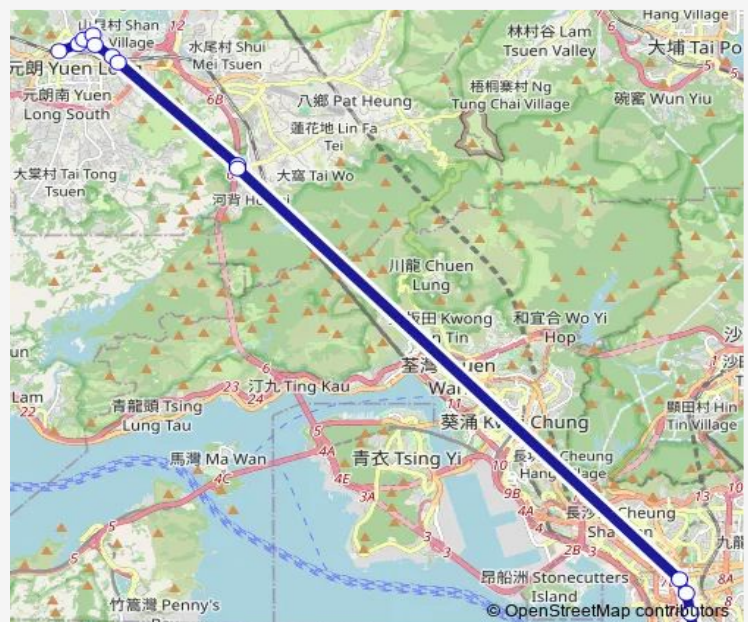

### Route schedule

[Kmb] Yuet Ping House Long Ping Estate[[Lrtfeeder] Yuet Ping Hse, Long Ping Estate (MTR Long Ping Station) — [Ctb] HSR West Kowloon Station|[Kmb] Jordan (West Kowloon Station) BUS Terminus

### Route info

Direction: [Kmb] Yuet Ping House Long Ping Estate[[Lrtfeeder] Yuet Ping Hse, Long Ping Estate (MTR Long Ping Station)

Stops: 16

Trip Duration: 0 hour 56 min

■ 268x — Yuet Ping House Long Ping Estate - Jordan (West Kowloon Station)