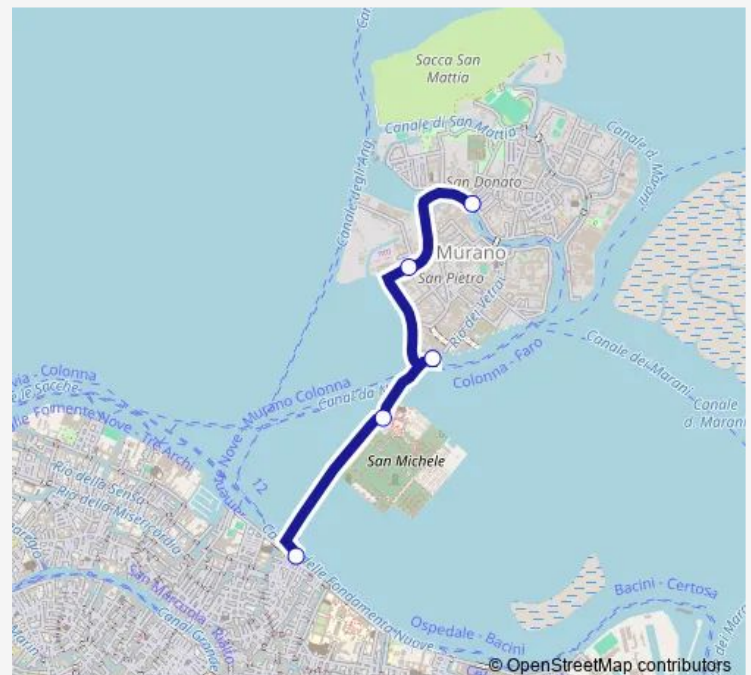

Ferry 4.2 F.te Nove B - Murano Venier[Go to website](#)**Direction**

Murano Venier — F.te Nove C

5 stops

[Open route schedule](#)

Murano Venier

Murano Serenella

Murano Colonna B

Cimitero San Michele

Saturday 20:44-21:44

Sunday 20:44-21:44

Route info

Direction: Murano Venier

Stops: 5

Trip Duration: 0 hour 17 min

Direction

F.te Nove B — Murano Venier

5 stops

[Open route schedule](#)

F.te Nove B

Cimitero San Michele

Murano Colonna C

Murano Serenella

Murano Venier

Route schedule