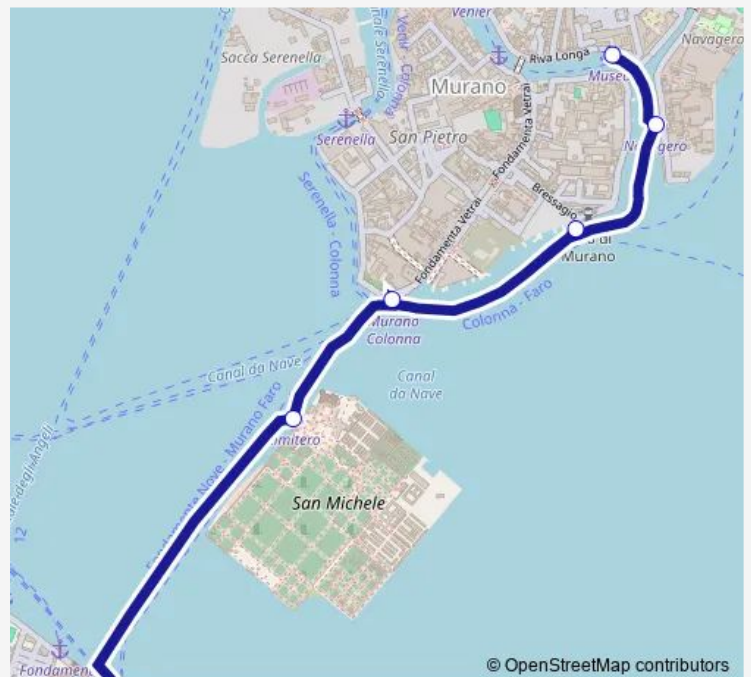

Friday 04:37-06:07

Saturday 04:37-06:07

Sunday 04:37-06:07

Route info

Direction: Murano Museo A

Stops: 6

Trip Duration: 0 hour 14 min

4.2 — Murano Museo B - F.te Nove C

Direction

Murano Museo A — F.te Nove C

6 stops

[Open route schedule](#)

Murano Museo A

Murano Navagero

Murano Faro B

Murano Colonna B

Route info

Direction: Murano Museo A

Stops: 6

Trip Duration: 0 hour 16 min

Direction

F.te Nove B — Murano Museo A

5 stops

[Open route schedule](#)