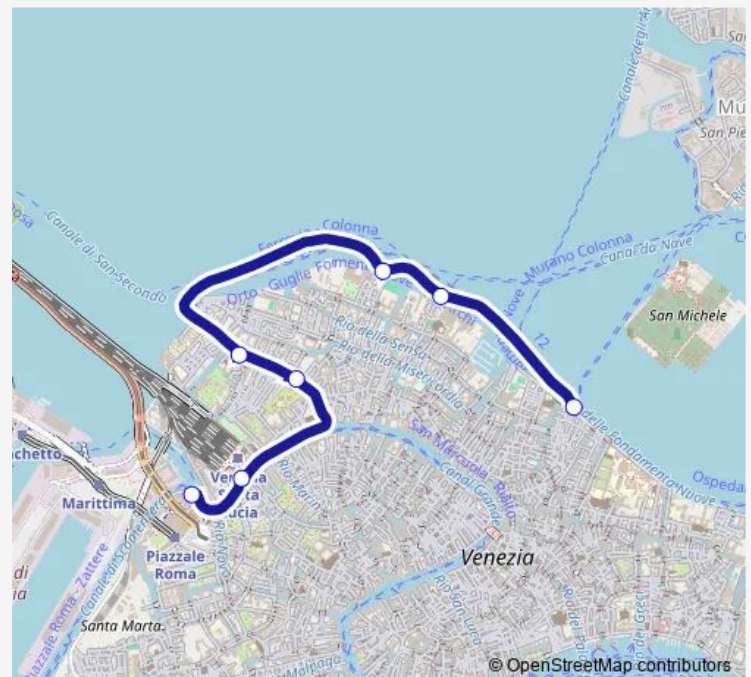

Thursday 05:46-06:06

Friday 05:46-06:06

Saturday 05:46-06:06

Sunday 05:46-06:06

**Route info**

Direction: P.le Roma D

Stops: 7

Trip Duration: 0 hour 24 min