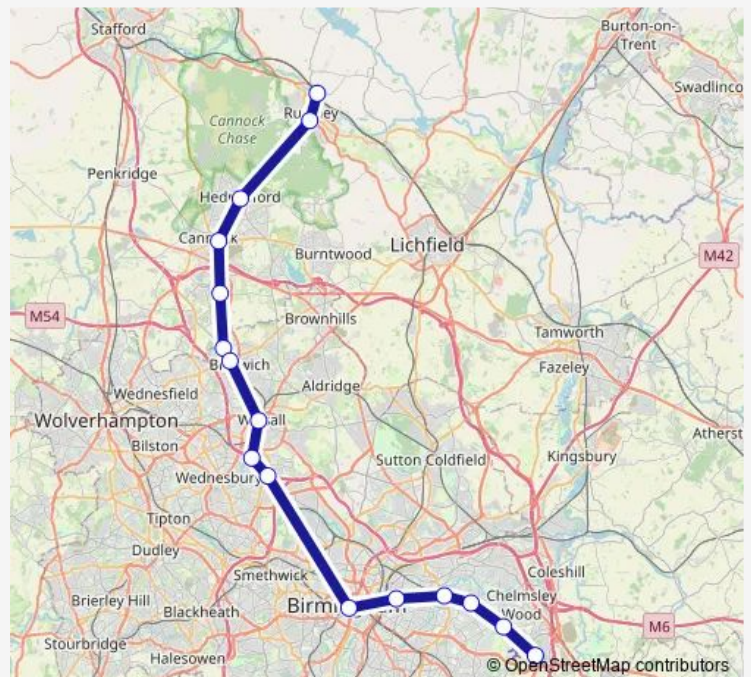

Rail Lm:Rgl->Bhi LM train service from RGL to Bhi

[Go to website](#)

Direction

Rugeley Trent Valley — Birmingham International

16 stops

[Open route schedule](#)

Rugeley Trent Valley

Rugeley Town

Birmingham New Street

Adderley Park

Stechford

Lea Hall

Marston Green

Birmingham International

Route schedule

Rugeley Trent Valley — Birmingham International

Monday 07:22-20:17

Tuesday 07:22-20:17

Wednesday 07:22-20:17

Thursday 07:22-20:17

Friday 07:22-20:17

Saturday —

Sunday —

Route info

Direction: Rugeley Trent Valley

Stops: 16

Trip Duration: 1 hour 15 min

■ Lm:Rgl->Bhi — LM train service from RGL to Bhi

Lm:Rgl->Bhi Rail time schedules and route maps are available in an offline PDF at busmaps.com. Use the busmaps.com website to see live bus times, train schedule or subway schedule, and step-by-step directions for all public transit in Walsall