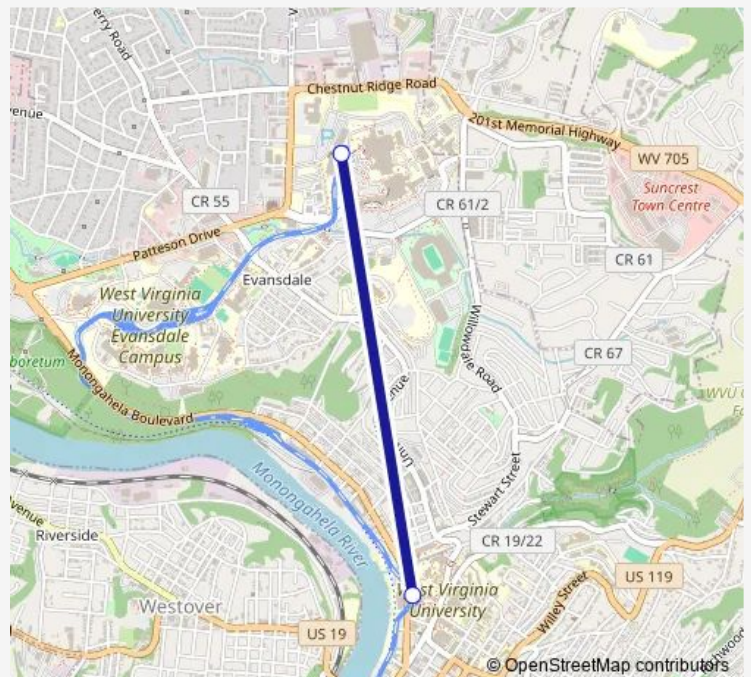

### Direction

Beechurst — Hsc

2 stops

[Open route schedule](#)

Beechurst

Hsc

### Route schedule

Beechurst — Hsc

Monday	06:30-22:00
Tuesday	06:30-22:00
Wednesday	06:30-22:00
Thursday	06:30-22:00
Friday	06:30-22:00
Saturday	06:30-22:00
Sunday	—

### Route info

Direction: Beechurst

Stops: 2

Trip Duration: 0 hour 15 min

HSC-BEE-Hsc

BusMaps

HSC-BEE-Hsc Tram time schedules and route maps are available in an offline PDF at [busmaps.com](https://busmaps.com). Use the [busmaps.com](https://busmaps.com) website to see live bus times, train schedule or subway schedule, and step-by-step directions for all public transit in Morgantown