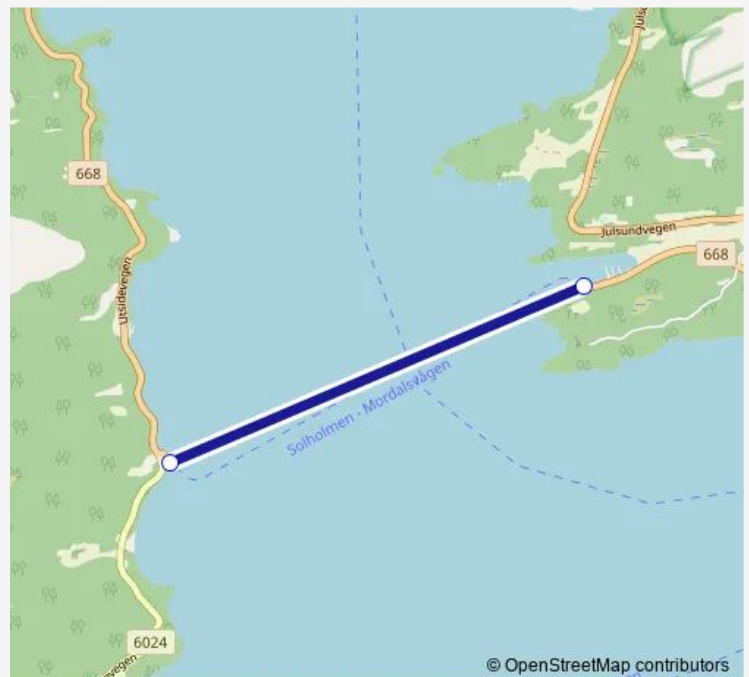

# Ferry 1058 Solholmen-Mordalsvågen

[Go to website](#)**Direction**

Mordalsvågen ferjekai — Solholmen ferjekai

2 stops

[Open route schedule](#)

Mordalsvågen ferjekai

Solholmen ferjekai

**Route schedule**

Mordalsvågen ferjekai — Solholmen ferjekai

Monday	00:20-23:40
Tuesday	00:20-23:40
Wednesday	00:20-23:40
Thursday	00:20-23:40
Friday	00:20-23:40
Saturday	00:20-23:40
Sunday	00:20-23:10

**Route info**

Direction: Mordalsvågen ferjekai

Stops: 2

Trip Duration: 0 hour 13 min

© OpenStreetMap contributors

1058 — Solholmen-Mordalsvågen

**BusMaps**

**Direction**

Solholmen ferjekai — Mordalsvågen ferjekai

2 stops