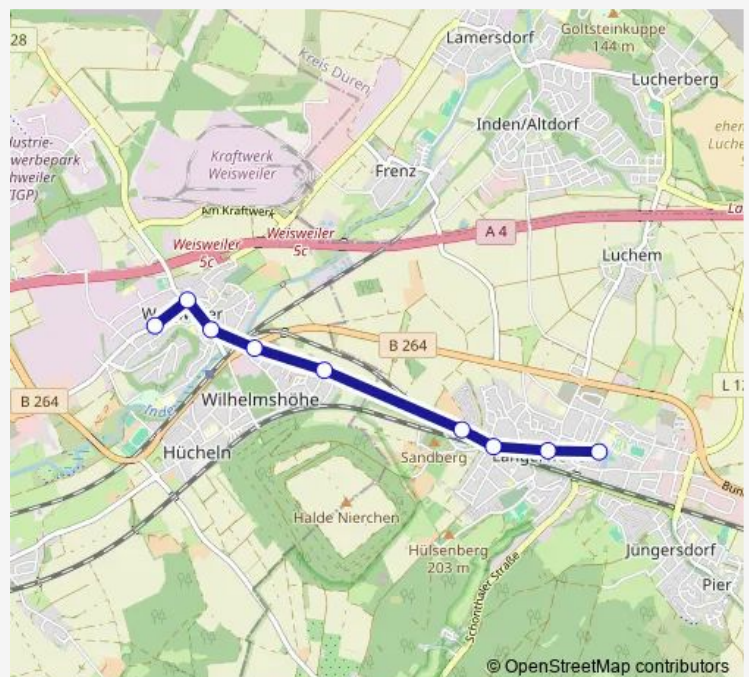

Direction

Langerwehe, Schulzentrum — Eschweiler, Weisweiler
Berliner Ring

9 stops

[Open route schedule](#)

Langerwehe, Schulzentrum

Langerwehe, Kirche

Langerwehe, Bahnhof (Bus)

Langerwehe, Seelebach

Eschweiler, Weisweiler Heidesiedlung

Eschweiler, Weisweiler Ziegelei

Eschweiler, Weisweiler Lindenallee

Eschweiler, Weisweiler Frankenplatz

Eschweiler, Weisweiler Berliner Ring

Route schedule

Langerwehe, Schulzentrum — Eschweiler, Weisweiler
Berliner Ring

Monday	15:35
Tuesday	13:15
Wednesday	15:35
Thursday	15:35
Friday	15:35
Saturday	—
Sunday	—

Route info

Direction: Langerwehe, Schulzentrum

Stops: 9

Trip Duration: 0 hour 9 min

96v Metro time schedules and route maps are available in an offline PDF at busmaps.com. Use the busmaps.com website to see live bus times, train schedule or subway schedule, and step-by-step directions for all public transit in Dueren