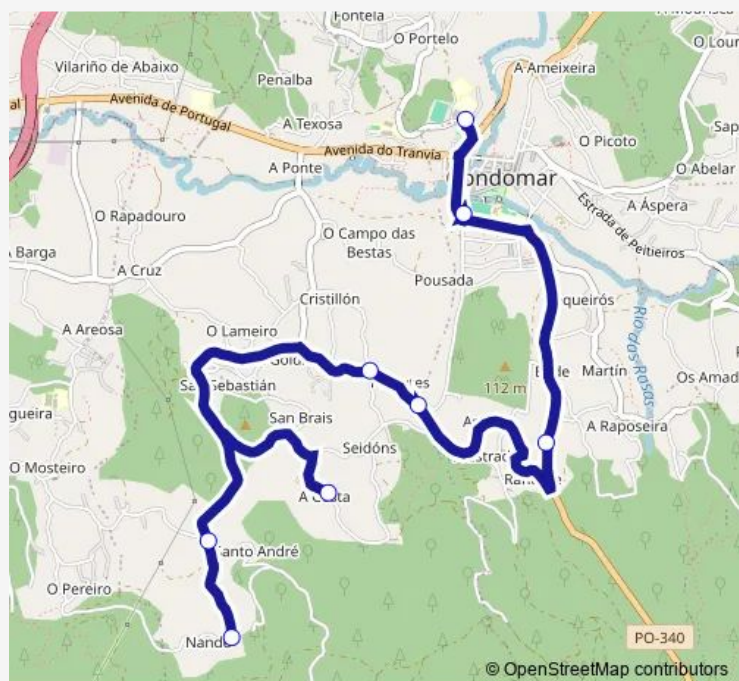

Cheita (Cruce Antime-Rand

Piquetes li

Piquetes I

Costa

Sequiña

Nande

Route schedule

IES Auga da Laxe — Nande

Monday 15:05-18:45

Tuesday 15:05

Wednesday 15:05

Thursday 15:05

Friday 15:05

Saturday —

Sunday —

Route info

Direction: IES Auga da Laxe

Stops: 8

Trip Duration: 0 hour 20 min

Xg883061 — IES Auga Da Laxe-Gondomar EA-Nande

Direction

Nande — IES Auga da Laxe

8 stops

[Open route schedule](#)