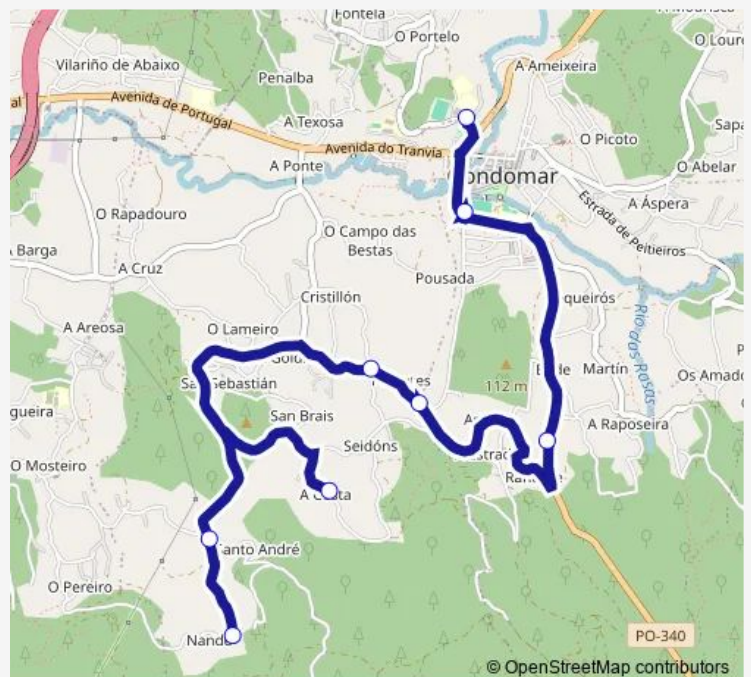

### Route schedule

IES Auga da Laxe — Nande

Monday 15:05-18:45

Tuesday 15:05

Wednesday 15:05

Thursday —

Friday 15:05

Saturday —

### Route info

Direction: IES Auga da Laxe

Stops: 8

Trip Duration: 0 hour 20 min

XG883061 — IES Auga Da Laxe-Gondomar EA-Nande