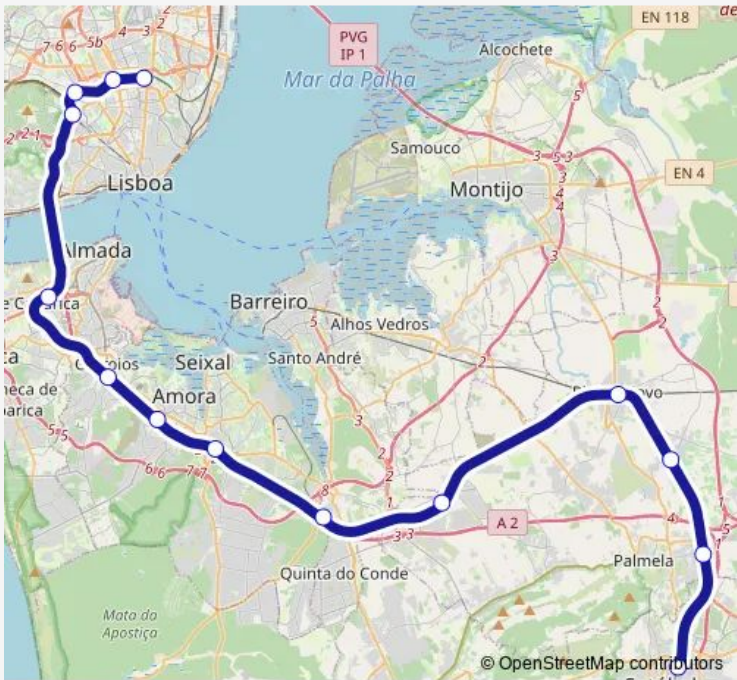

Rail Fertagus Lisboa - Setúbal

[Go to website](#)

Direction
Roma-Areeiro — Setúbal
14 stops
[Open route schedule](#)

- Roma-Areeiro
- Entrecampos
- Sete-Rios
- Campolide
- Pragal
- Corroios
- Foros de Amora
- Fogueteiro
- Coina
- Penalva
- Pinhal Novo
- Venda do Alcaide
- Palmela
- Setúbal

Route schedule
Roma-Areeiro — Setúbal

Monday	00:53-23:53
Tuesday	00:53-23:53
Wednesday	00:53-23:53
Thursday	00:53-23:53
Friday	00:53-23:53
Saturday	06:13-23:33
Sunday	06:13-23:33

Route info
Direction: Roma-Areeiro
Stops: 14
Trip Duration: 0 hour 58 min

Sete-Rios

Entrecampos

Roma-Areeiro

Route schedule

Setúbal — Roma-Areeiro

Monday 00:03-23:43

Tuesday 00:03-23:43

Wednesday 00:03-23:43

Thursday 00:03-23:43

Friday 00:03-23:43

Saturday 06:03-23:03

Sunday 06:03-23:03

Route info

Direction: Setúbal

Stops: 14

Trip Duration: 1 hour 3 min