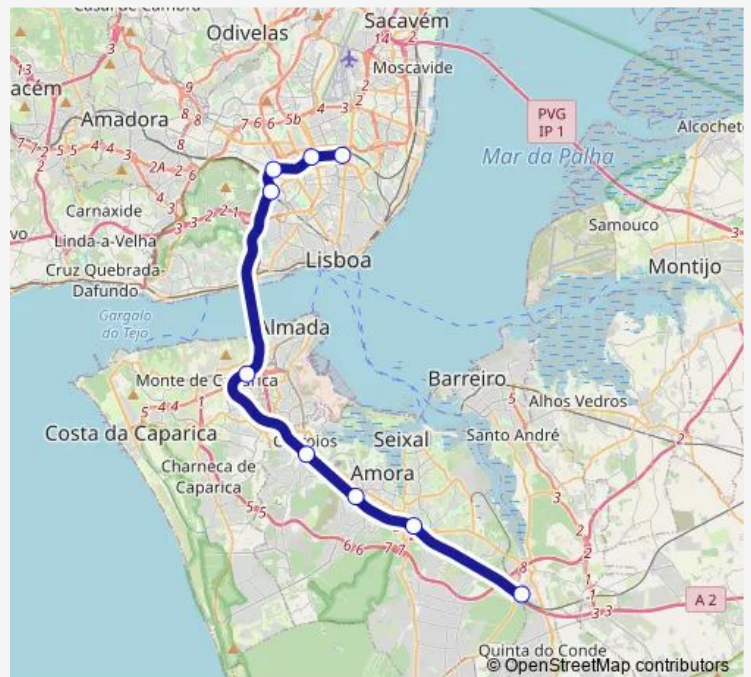

Rail Fertagus Lisboa - Coima

[Go to website](#)

Direction

Coima — Roma-Areeiro

9 stops

[Open route schedule](#)

- Coima
- Fogueteiro
- Foros de Amora
- Corroios
- Pragal
- Campolide
- Sete-Rios
- Entrecampos
- Roma-Areeiro

Route schedule

Coima — Roma-Areeiro

Monday	05:33-19:23
Tuesday	05:33-19:23
Wednesday	05:33-19:23
Thursday	05:33-19:23
Friday	05:33-19:23
Saturday	05:33-23:53
Sunday	05:33-23:53

Route info

Direction: Coima

Stops: 9

Trip Duration: 0 hour 33 min

Fertagus — Lisboa - Coima

Direction

Roma-Areeiro — Coina

9 stops

[Open route schedule](#)

Roma-Areeiro

Route schedule

Roma-Areeiro — Coina

Monday	00:23-23:23
Tuesday	00:23-23:23
Wednesday	00:23-23:23
Thursday	00:23-23:23
Friday	00:23-23:23
Saturday	00:13-23:13
Sunday	00:13-23:13

Route info

Direction: Roma-Areeiro