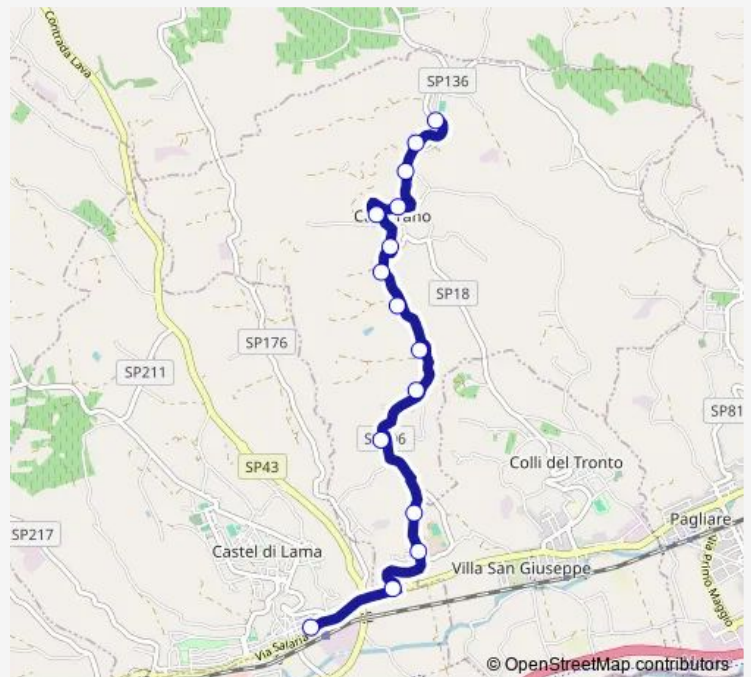

### Direction

Rocchetta DI Castorano — Castel DI Lama - BAR Dello Sport

15 stops

[Open route schedule](#)

Rocchetta DI Castorano

Cimitero

Case Guidotti

Ristorante LA Scala

### Route schedule

Rocchetta DI Castorano — Castel DI Lama - BAR Dello Sport

Monday	12:00
Tuesday	12:00
Wednesday	12:00
Thursday	12:00
Friday	12:00
Saturday	12:00
Sunday	—

### Route info

Direction: Rocchetta DI Castorano

Stops: 15

Trip Duration: 0 hour 15 min

Bus time schedules and route maps are available in an offline PDF at [busmaps.com](https://busmaps.com). Use the [busmaps.com](https://busmaps.com) website to see live bus times, train schedule or subway schedule, and step-by-step directions for all public transit in Castorano