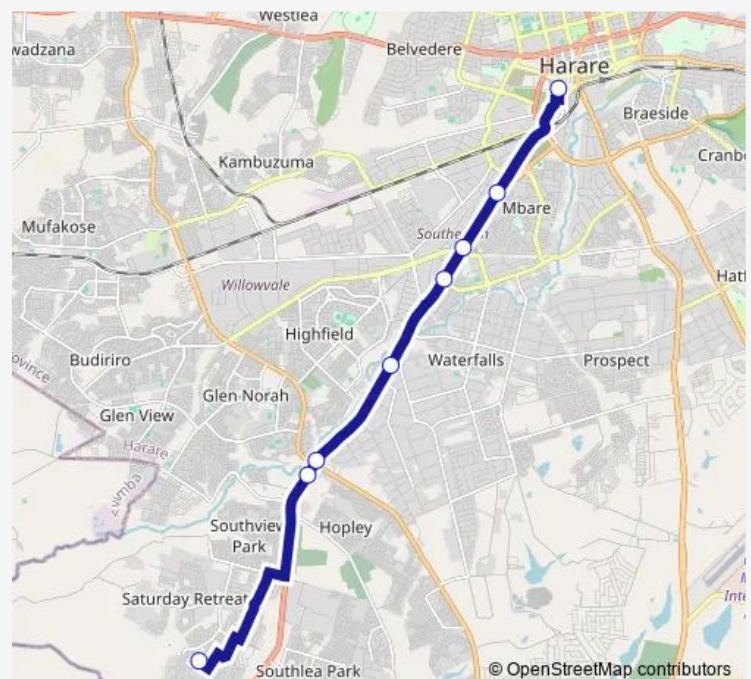

**Communal Taxi Service Ushewekunze to Market Square**[Go to website](#)**Direction**

Ushewekunze Southgate Clinic — Market Square

8 stops

[Open route schedule](#)

Ushewekunze Southgate Clinic

Mbudzi Hub

Mbudzi Roundabout, Simon Mazorodze Road

P.H.D. Ministries

Engen

Corner Simon Mazorodze Rd &amp; Manchester Rd

Lobels Bakeries

Market Square

**Route schedule**

Ushewekunze Southgate Clinic — Market Square

Monday 12:27

Tuesday 12:27

Wednesday 12:27

Thursday 12:27

Friday 12:27

Saturday 12:27

Sunday 12:27

**Route info**

Direction: Ushewekunze Southgate Clinic

Stops: 8

Trip Duration: 0 hour 55 min

Ushewekunze to Market Square

Communal Taxi Service time schedules and route maps are available in an offline PDF at [busmaps.com](https://busmaps.com). Use the [busmaps.com](https://busmaps.com) website to see live bus times, train schedule or subway schedule, and step-by-step directions for all public transit in Harare