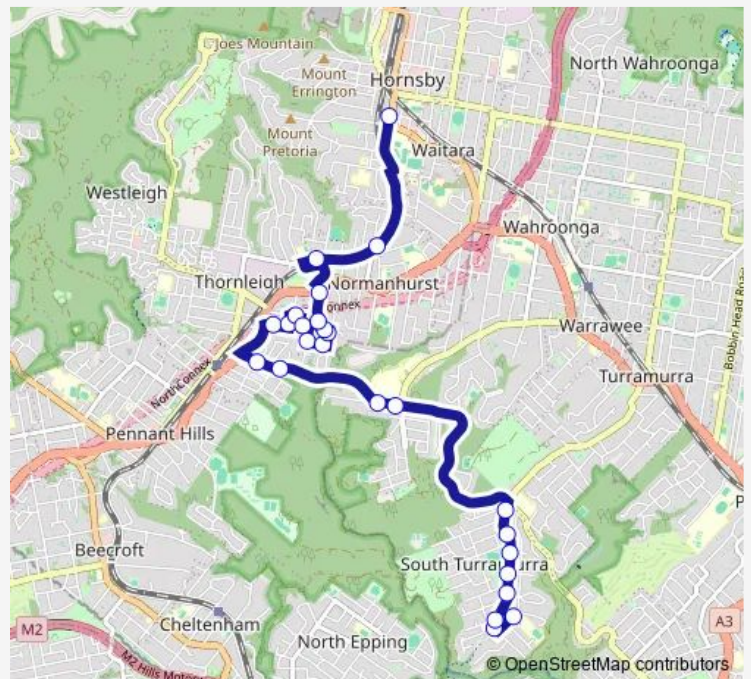

School Bus 9112 Turramurra HS to Pacific Hwy after Pretoria Pde, Hornsby

[Go to website](#)

Direction

Turramurra High School, Maxwell St — Pacific Hwy Opp Leonard St

25 stops

[Open route schedule](#)

- Turramurra High School, Maxwell St
- Koombalah Av At Kissing Point Rd
- Kissing Point Rd At Benning Av
- Kissing Point Rd Opp Geoffrey St
- Kissing Point Rd Opp Buller St
- Kissing Point Rd Opp Havelock St
- South Turramurra Shops, Kissing Point Rd
- Kissing Point Rd After Canoon Rd
- The Comenarra Pkwy Opp Wahroonga Adventist School
- Brown Rd Opp The Comenarra Pkwy
- The Comenarra Pkwy Opp Butterfield St
- The Comenarra Pkwy Before Wood St
- Loch Maree Av After Pennant Hills Rd
- Loch Maree Av After Blantyre Cl
- Greenhill Av After Nelson St
- Oak St At Cedar St
- Oak St At Pine St
- Pine St Opp Charles Curtis Park
- Willowtree St At Calga Av
- Calga Av After Willowtree St

Route schedule

Turramurra High School, Maxwell St — Pacific Hwy Opp Leonard St

Monday	15:09
Tuesday	14:39
Wednesday	15:09
Thursday	15:09
Friday	—
Saturday	—
Sunday	—

Route info

Direction: Turramurra High School, Maxwell St

Stops: 25

Trip Duration: 0 hour 35 min

9112 — Turramurra HS to Pacific Hwy after Pretoria Pde, Hornsby **BusMaps**

Stuart Av After Calga Av

Stuart Av Before Pennant Hills Rd

Milson Pde Before Harris Rd

Malsbury Rd Opp Normanhurst Station

Pacific Hwy Opp Leonard St

9112 School Bus time schedules and route maps are available in an offline PDF at busmaps.com. Use the busmaps.com website to see live bus times, train schedule or subway schedule, and step-by-step directions for all public transit in Sydney