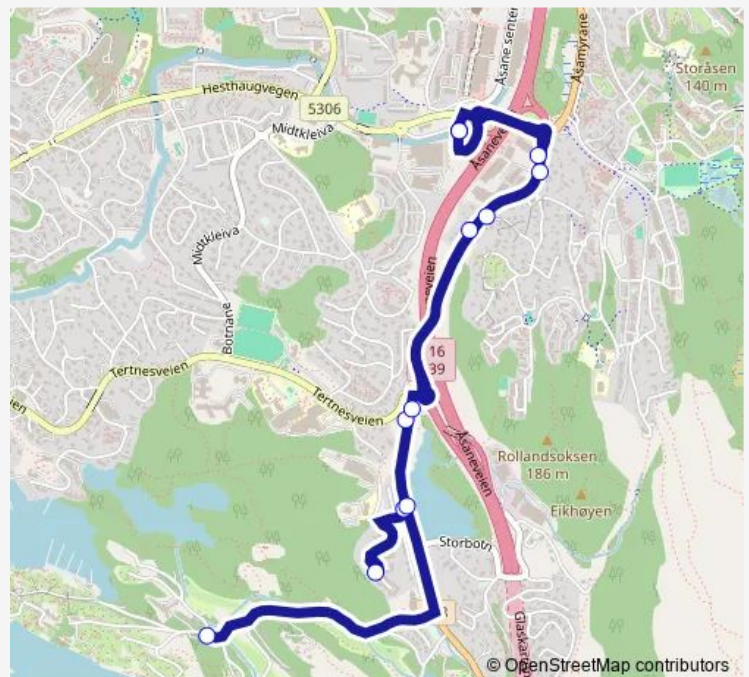

Saturday —

Sunday —

Route info

Direction: Åsane terminal

Stops: 12

Trip Duration: 0 hour 15 min

■ 87 — Åsane

BusMaps

Direction

Åsane terminal — Åsane terminal

23 stops

[Open route schedule](#)

Åsane terminal

Barkaleitet

Barkaleitet snuplass

Barkaleitet

Thursday —

Friday 10:30-14:30

Saturday —

Sunday —

Route info

Direction: Åsane terminal

Stops: 23

Trip Duration: 0 hour 34 min