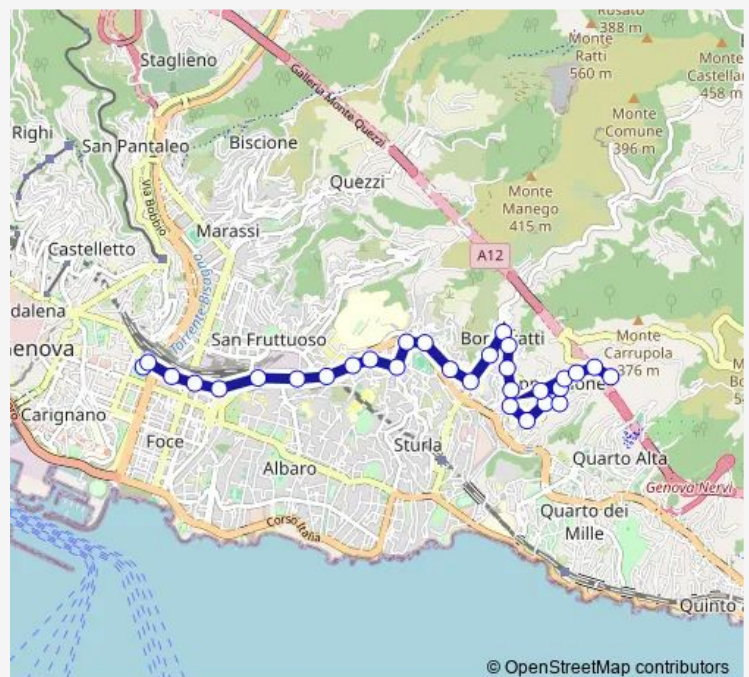

Thursday 05:10-20:39

Friday 05:10-20:39

Saturday 05:15-20:41

Sunday —

Route info

Direction: Thaon DI Revel/Brignole Fs

Stops: 30

Trip Duration: 0 hour 38 min

Monday 05:40-20:18

Tuesday 05:40-20:18

Wednesday 05:40-20:18

Thursday 05:40-20:18

Friday 05:40-20:18

Saturday 05:40-20:07

Sunday —

Route info