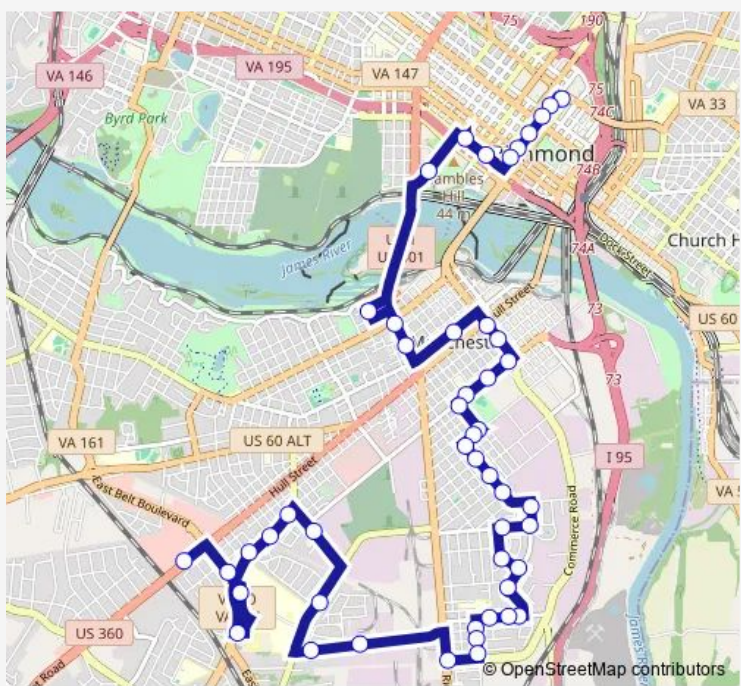

# Bus 87 Bellemeade/Hopkins

[Go to website](#)

**Direction**  
 Hull + Plaza — Transfer Station BAY C  
 54 stops  
[Open route schedule](#)

- Hull + Plaza
- Plaza + Belt Boulevard
- Belt Boulevard + Stockton
- VA Medical Center Shelter
- VA Medical Center Exit + Broad Rock
- Broad Rock + Belt Boulevard
- Broad Rock + Mcguire
- Broad Rock + 36th
- Broad Rock + 34th
- Broad Rock + Holly Springs
- Holly Spring + Caulder
- Holly Spring + Hopkins
- Hopkins + Mcguire
- Hopkins + Veterans
- Cofer & Gross
- Cofer & Yale
- Bellemeade & Richmond Hwy
- Lynhaven + Bellmeade
- Lynhaven + Warwick
- Lynhaven + Wright
- Royall + Krouse

Route schedule  
 Hull + Plaza — Transfer Station BAY C

Monday	05:25-23:25
Tuesday	05:25-23:25
Wednesday	05:25-23:25
Thursday	05:25-23:25
Friday	05:25-23:25
Saturday	07:30-18:30
Sunday	07:30-18:29

Route info  
 Direction: Hull + Plaza  
 Stops: 54  
 Trip Duration: 0 hour 48 min

## Route schedule

Transfer Station BAY C — Hull + Plaza

Monday 05:25-23:25

Tuesday 05:25-23:25

Wednesday 05:25-23:25

Thursday 05:25-23:25

Friday 05:25-23:25

Saturday 07:40-18:40

## Route info

Direction: Transfer Station BAY C

Stops: 49

Trip Duration: 0 hour 54 min

Lone + Bruce

Lone & Harwood

Harwood + 21st

Chambers + Bowen