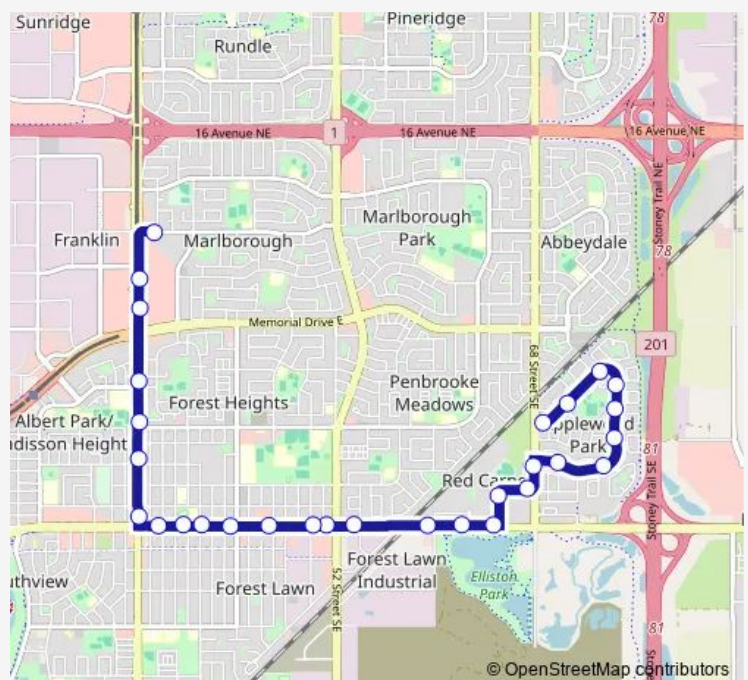

EB 17 AV SE @ 54 ST Se

EB 17 AV SE @ 60 ST Se

EB 17th AV SE @ 61st ST Se

NB 68 ST SE @ 16 AV SE

Route schedule

Marlborough LRT Station (EB Marlborough Dr) — EB Applewood DR @ 68 ST Se

Monday 05:08-23:40

Tuesday 05:08-23:40

Wednesday 05:08-23:40

Thursday 05:08-23:40

Friday 05:08-23:40

Saturday 06:10-23:38

Sunday 06:10-23:38

Route info

Direction: Marlborough LRT Station (EB Marlborough Dr)

Stops: 24

Trip Duration: 0 hour 21 min

87 — Applewood/17 Av Se

NB 68 ST SE @ 14 AV SE

NB 68 ST SE @ Applewood DR (S. Leg) Se

EB Applewood DR @ 68 ST Se

Direction

EB Applewood DR @ 68 ST Se — Marlborough LRT Station (EB Marlborough Dr)

Friday 04:58-24:00

Saturday 06:00-00:01⁺¹

Sunday 06:00-00:01⁺¹

Route info

Direction: EB Applewood DR @ 68 ST Se

Stops: 29

Trip Duration: 0 hour 26 min

NB 36 ST SE @ 8 AV Se