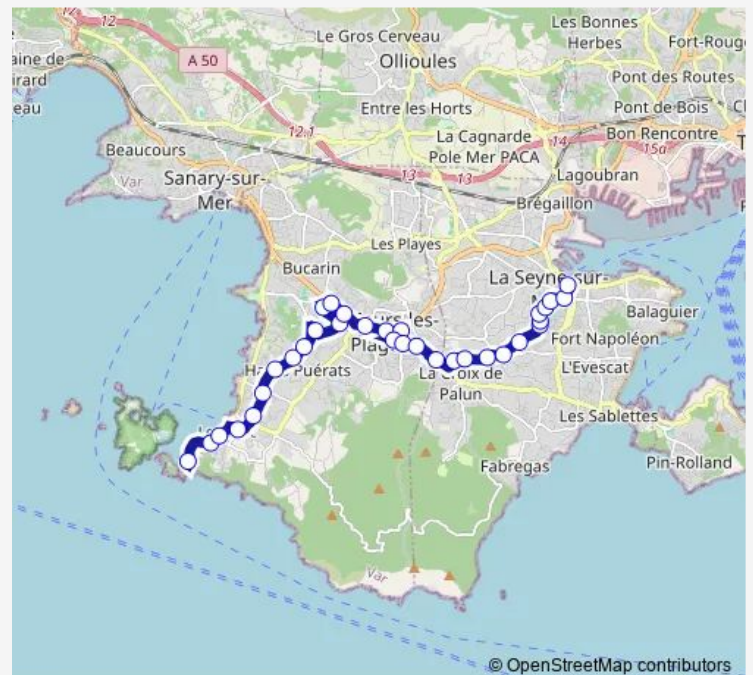

### Route schedule

Le Brusc — Seyne Centre

Monday 06:05-19:25

Tuesday 06:05-19:25

Wednesday 06:05-19:25

Thursday 06:08-19:25

Friday 06:05-19:25

Saturday 06:05-19:25

### Route info

Direction: Le Brusc

Stops: 33

Trip Duration: 0 hour 34 min

87 — Seyne Centre - Le Brusc

Bastian

Paradis (La Seyne)

Carrière