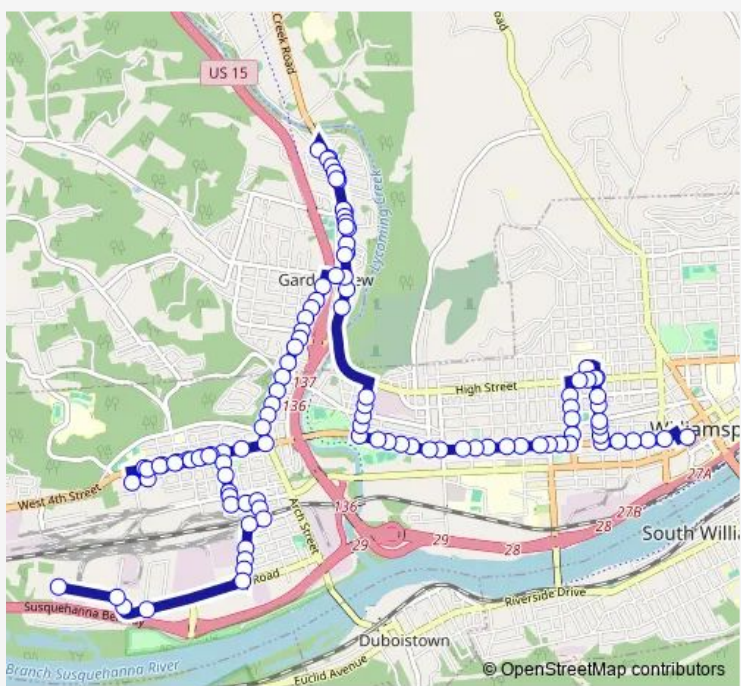

Bus 87 Super Nightline West

[Go to website](#)

Direction
 Reach Rd & End Of Reach Rd — Trade & Transit Centre
 58 stops
[Open route schedule](#)

- Reach Rd & End Of Reach Rd
- Reach Rd & North Drive
- Reach Rd & Post Office
- Reach Rd & Reading Ave
- Reach Rd & Cataswissa Ave
- Reach Rd & Reighard Rd Ave
- Reach Rd & Bird St
- Reach Rd & Emery St
- Reach Rd & Lawson St
- Reach Rd & Arch St
- Arch St & Mosser Ave
- Arch St & Lincoln Ave
- Arch St & Brodart
- Arch St & 3rd St
- Arch St & Federal Ave
- Arch St & Glynn St
- Arch St & King St
- Arch St & 4th St
- 4th St & Race St
- 4th St & Moore Ave
- 4th St & Park Entrance

Route schedule
 Reach Rd & End Of Reach Rd — Trade & Transit Centre

Monday	19:40-21:40
Tuesday	19:40-21:40
Wednesday	19:40-21:40
Thursday	19:40-21:40
Friday	19:40-21:40
Saturday	19:40-21:40
Sunday	—

Route info
 Direction: Reach Rd & End Of Reach Rd
 Stops: 58
 Trip Duration: 0 hour 21 min

87 — Super Nightline West **BusMaps**

4th St & Oliver St

4th St & Stevens St

4th St Between Stevens Berger St

4th St & Berger St

4th St Between Berger Cemetery St

4th St & Cemetery St

4th St & Rose St

Reighard Ave & Central Ave

Reach Rd & Reighard Ave

Reach Rd & Reading Ave

Reach Rd & Post Office

Reach Rd & North Drive

Reach Rd & End Of Reach Rd

87 Bus time schedules and route maps are available in an offline PDF at busmaps.com. Use the busmaps.com website to see live bus times, train schedule or subway schedule, and step-by-step directions for all public transit in Williamsport