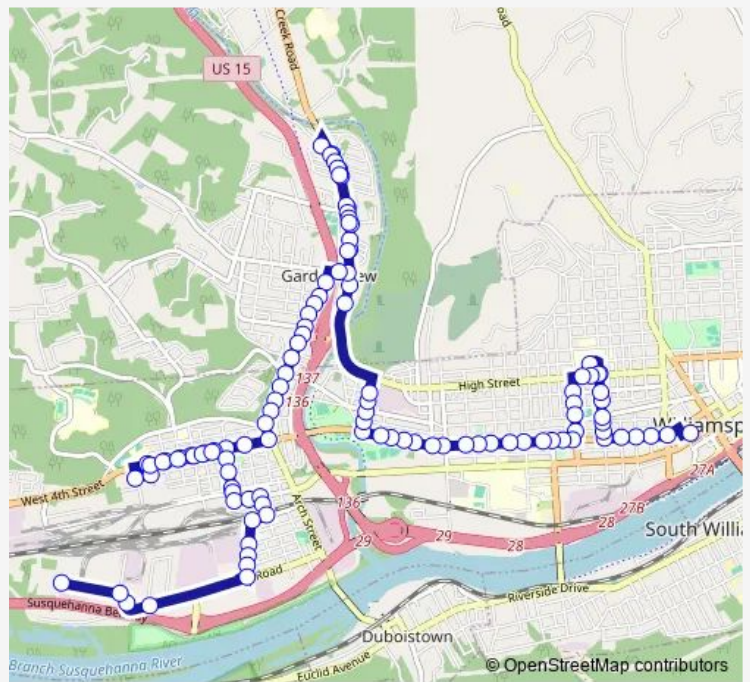

**Bus 87 Super Nightline West**

[Go to website](#)

**Direction**  
 Reach Rd & End Of Reach Rd — Trade & Transit Centre  
 58 stops  
[Open route schedule](#)

- Reach Rd & End Of Reach Rd
- Reach Rd & North Drive
- Reach Rd & Post Office
- Reach Rd & Reading Ave
- Reach Rd & Cataswissa Ave
- Reach Rd & Reighard Ave
- Reach Rd & Bird St
- Reach Rd & Emery St
- Reach Rd & Lawson St
- Reach Rd & Arch St
- Arch St & Mosser Ave
- Arch St & Lincoln Ave
- Arch St & Brodart
- Arch St & 3rd St
- Arch St & Federal Ave
- Arch St & Glynn St
- Arch St & King St
- Arch St & 4th St
- 4th St & Race St
- 4th St & Moore Ave
- 4th St & Park Entrance

Route schedule  
 Reach Rd & End Of Reach Rd — Trade & Transit Centre

Monday	19:40-21:40
Tuesday	19:40-21:40
Wednesday	19:40-21:40
Thursday	19:40-21:40
Friday	19:40-21:40
Saturday	19:40-21:40
Sunday	—

Route info  
 Direction: Reach Rd & End Of Reach Rd  
 Stops: 58  
 Trip Duration: 0 hour 19 min

87 — Super Nightline West **BusMaps**

4th St & Oliver St

4th St & Stevens St

4th St Between Stevens Berger St

4th St & Berger St

4th St Between Berger Cemetery St

4th St & Cemetery St

4th St & Rose St

Reach Rd & North Drive

Reach Rd & End Of Reach Rd

87 Bus time schedules and route maps are available in an offline PDF at [busmaps.com](https://busmaps.com). Use the [busmaps.com](https://busmaps.com) website to see live bus times, train schedule or subway schedule, and step-by-step directions for all public transit in Williamsport