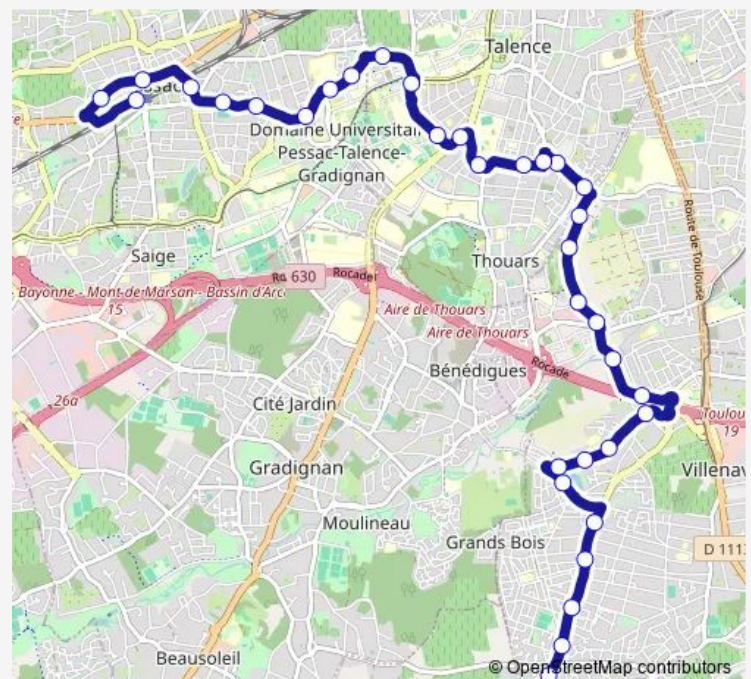

### Route schedule

Piscine Chambéry — Pessac Centre (Tram B)

Monday 06:30-18:28

Tuesday 06:30-18:28

Wednesday 06:30-18:28

Thursday 06:30-18:28

Friday 06:30-18:28

Saturday 06:30-18:28

### Route info

Direction: Piscine Chambéry

Stops: 35

Trip Duration: 0 hour 38 min

87 — Locale 87

BusMaps

Collège Victor Louis

Avenue de l'Université