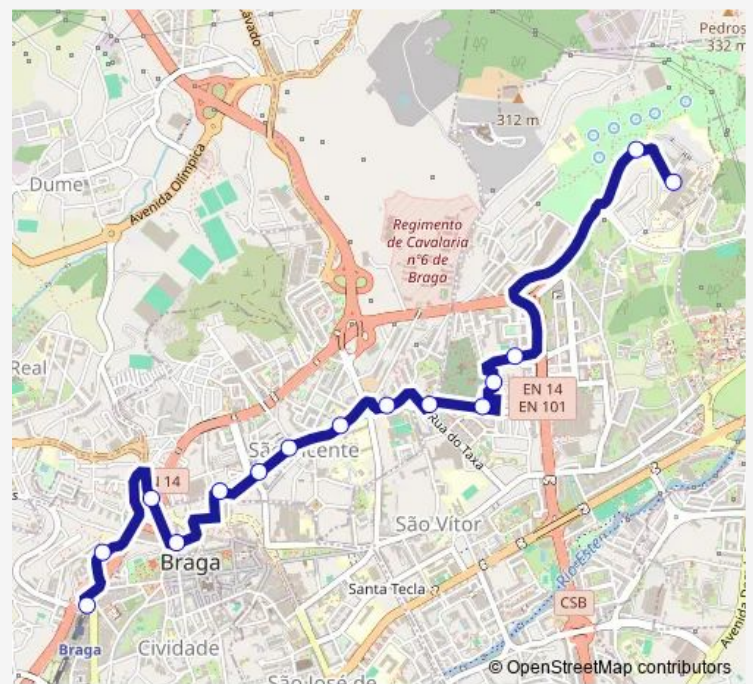

Carmo (Mercado)

Cons Torres Almeida (Pópulo)

S Martinho (Viaduto)

Irmãos Roby

Rotunda Estação li

Route schedule

Hospital (Parque) — Rotunda Estação li

Monday 06:50-20:35

Tuesday 06:50-20:35

Wednesday 06:50-20:35

Thursday 06:50-20:35

Friday 06:50-20:35

Saturday 06:45-20:25

Sunday 06:45-20:25

Route info

Direction: Hospital (Parque)

Stops: 15

Trip Duration: 0 hour 25 min

■ 87 — Estação CF - Hospital

BusMaps

Direction

Rotunda Estação li — Hospital (Parque)

12 stops

[Open route schedule](#)

Wednesday 06:25-20:15

Thursday 06:25-20:15

Friday 06:25-20:15

Saturday 06:25-20:05

Sunday 06:25-20:05

Route info

Direction: Rotunda Estação li

Stops: 12