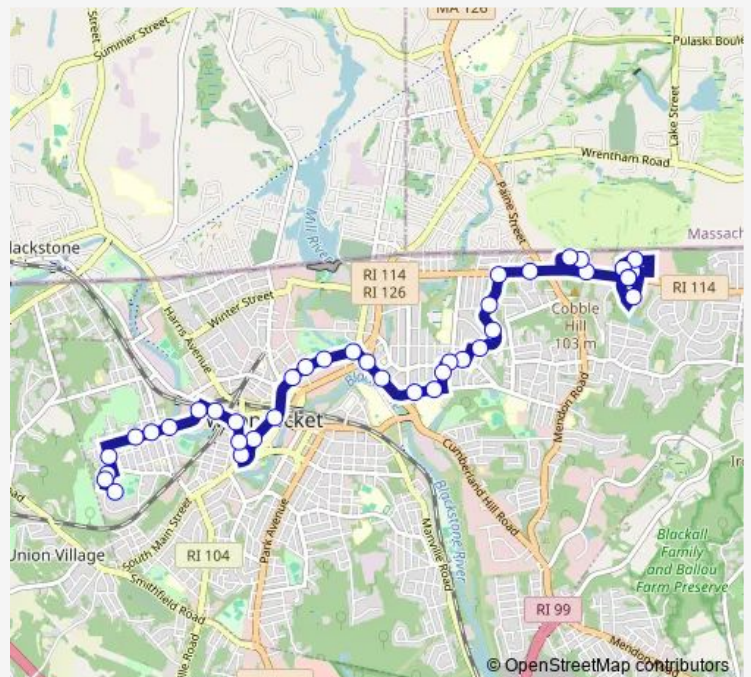

Thursday 05:40-21:05

Friday 05:40-21:05

Saturday 06:20-21:40

Sunday 06:20-21:40

Route info

Direction: Diamond Hill Plaza (Mcdonald's)

Stops: 39

Trip Duration: 0 hour 24 min

87 — Fairmount St/Walnut Hill Plaza

Social after Cumberland

334 Social

Social before Pond

Social after Earle

Main Street (Municipal Parking Lot)

Main between Ascension & Arnold

River after S Main

Route schedule

Memorial Drive — Diamond Hill Plaza (Mcdonald's)

Monday 06:07-21:32

Tuesday 06:07-21:32

Wednesday 06:07-21:32

Thursday 06:07-21:32

Friday 06:07-21:32

Saturday 06:50-21:30

Sunday 06:50-21:30

Route info

Direction: Memorial Drive

Stops: 43

Trip Duration: 0 hour 33 min

255 Cass

Sweet opposite Stanley

Elm opposite Winthrop