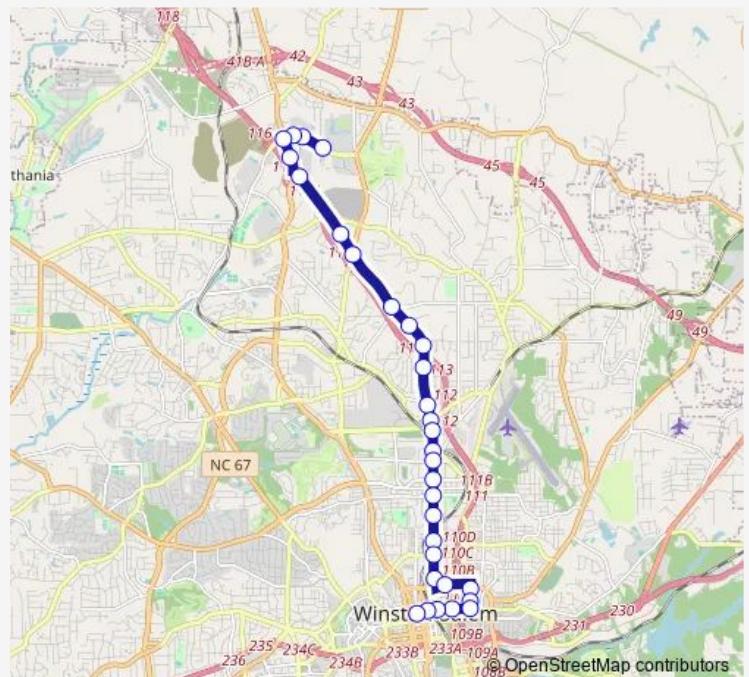

Bus 87 87 - Hanes Mill Rd Walmart - DSS - Patterson

[Go to website](#)

Direction

Transit Center Bay D1 — Hanes Mill Road At K&W

26 stops

[Open route schedule](#)

- Transit Center Bay D1
- Main Street & 6th Street
- Patterson Avenue & 10th Street
- Patterson Avenue & 13th Street
- Patterson Avenue & 15th Street
- Patterson Avenue & Glenn Avenue
- Patterson Avenue & 25th Street
- Patterson Avenue & 28th Street
- Patterson Avenue & 30th Street
- Patterson Avenue & Indiana Avenue
- Patterson Ave & 32nd St
- Patterson Avenue Northside - 1st Stop
- Patterson Avenue & Northside - 2nd Stop
- Patterson Avenue & Akron Drive
- Patterson Avenue & Perimeter Drive
- Patterson Avenue & Frampton Street
- Patterson Avenue & Burnham Drive
- Patterson Avenue & Kapp Street
- Patterson Avenue & Park Avenue
- Patterson Avenue & Motor Road
- Patterson Avenue & Germanton Road

Route schedule

Transit Center Bay D1 — Hanes Mill Road At K&W

Monday	19:00-23:00
Tuesday	19:00-23:00
Wednesday	19:00-23:00
Thursday	19:00-23:00
Friday	19:00-23:00
Saturday	08:00-23:00
Sunday	08:00-18:00

Route info

Direction: Transit Center Bay D1

Stops: 26

Trip Duration: 0 hour 25 min

87 — 87 - Hanes Mill Rd Walmart - DSS - Patterson

Germanton Road At Forsyth Tech

Germanton Road & Oak Summit Road

Germanton Road & Whittier

Germanton Road at Maple Chase Golf

Hanes Mill Road At K&W

Direction

Hanes Mill Road At K&W — Transit Center Bay D1

31 stops

[Open route schedule](#)

Hanes Mill Road At K&W

Hanes Mill Road & Hanes Mill Court