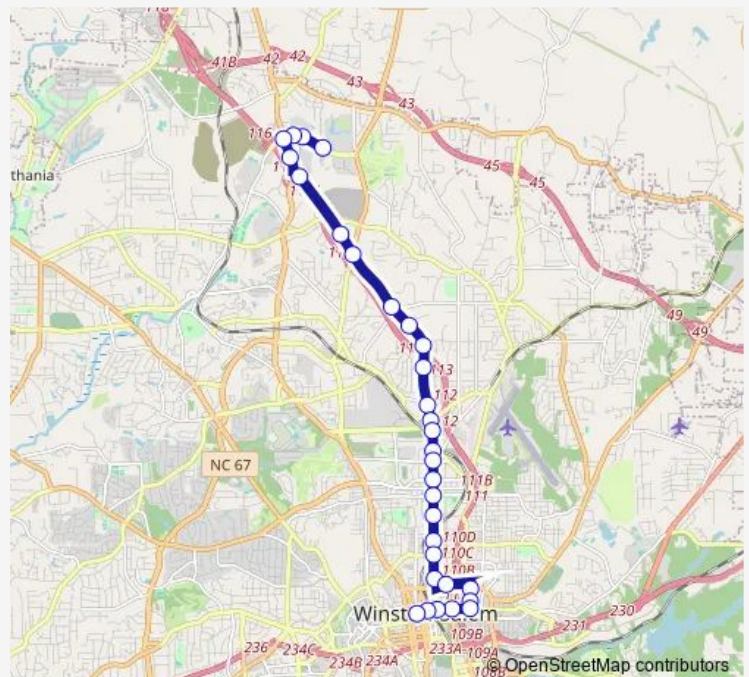

Monday 19:00-23:00

Tuesday 19:00-23:00

Wednesday 19:00-23:00

Thursday 19:00-23:00

Friday 19:00-23:00

Saturday 08:00-23:00

Sunday 08:00-18:00

Route info

Direction: Transit Center Bay D1

Stops: 26

Trip Duration: 0 hour 25 min

87 — 87 - Hanes Mill Rd Walmart - DSS - Patterson

Germanton Road At Forsyth Tech

Germanton Road & Oak Summit Road

Germanton Road & Whittier

Germanton Road at Maple Chase Golf

Hanes Mill Road At K&W

**Direction**

Hanes Mill Road At K&amp;W — Transit Center Bay D1

31 stops

[Open route schedule](#)

Hanes Mill Road At K&amp;W

Hanes Mill Road &amp; Hanes Mill Court

## Route info

Direction: Hanes Mill Road At K&amp;W

Stops: 31

Trip Duration: 0 hour 34 min

Highland Avenue & Carl Russell Drive

5th Street & Highland Avenue

5th Street & Research Parkway

5th Street & Patterson Avenue