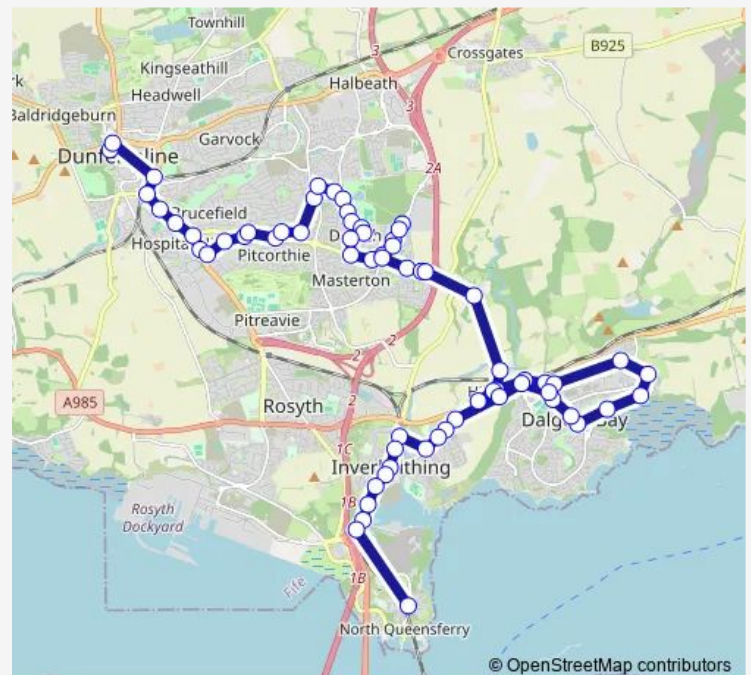

Saturday 06:40-18:20

Sunday —

Route info

Direction: Bus Station

Stops: 66

Trip Duration: 0 hour 59 min

Nightingale Place

Tesco Supermarket

Greenshank Drive

David Crescent

Masterton Primary School

Cromar Drive

Nithsdale Place

Lorn Place

Kyle Crescent

Deeside Place

Main Street

Railway Station

West Access Ridge Way

Dalgety Bay ASDA

Moubray Road

Moray Way North Roundabout

Frankfield Road

Pinnel Place