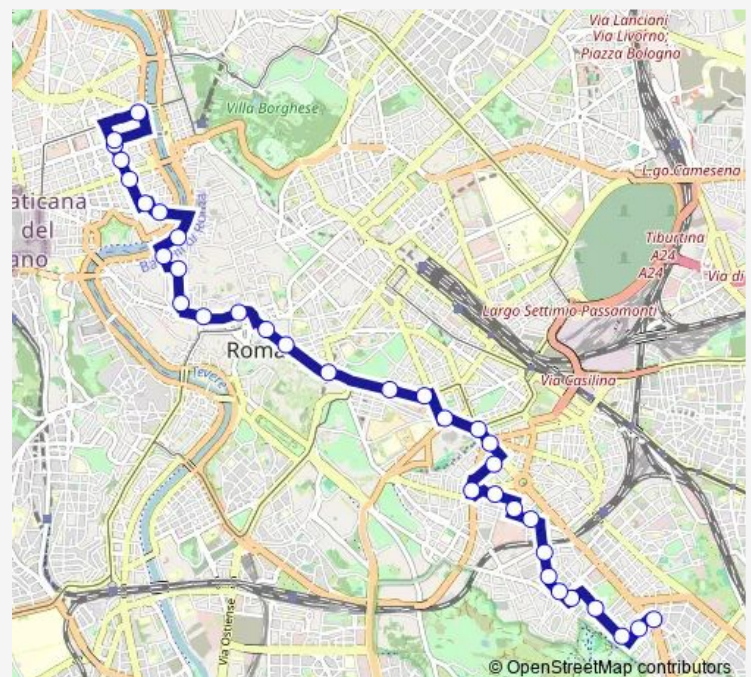

Bus 87

[Go to website](#)

Direction

Plebiscito — GIULIO CESARE/LEPANTO (MA)

13 stops

[Open route schedule](#)

Plebiscito

Argentina

Thursday 05:10-05:54

Friday 05:10-05:54

Saturday 05:11-06:49

Sunday 05:13-10:18

Route info

Direction: Plebiscito

Stops: 13

Trip Duration: 0 hour 17 min

Direction

L.Go Colli Albani (Ma) — GIULIO CESARE/LEPANTO (MA)

34 stops

[Open route schedule](#)

L.Go Colli Albani (Ma)

MENGHINI

Crivellucci

Fortifiocca/Denina