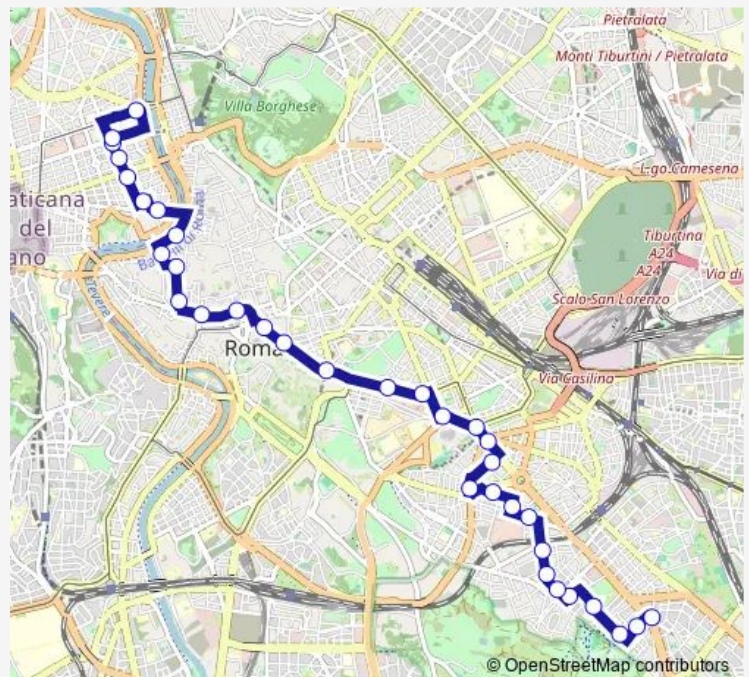

VIA Torre Argentina

ARA Coeli/Piazza Venezia

Fori Imperiali/Campidoglio

Fori Imperiali

Colosseo (Mb)

Labicana/Colosseo

Labicana

Labicana/Merulana

Merulana/S. Giovanni

Porta SAN Giovanni

Magna Grecia-SAN Giovanni (MA - Mc)

Route schedule

Giulio Cesare/Lepanto (Ma) — L.Go Colli Albani (Ma)

Monday 05:30-24:00

Tuesday 05:30-24:00

Wednesday 05:30-24:00

Thursday 05:30-24:00

Friday 05:30-24:00

Saturday 05:30-24:00

Sunday —

Route info

Direction: Giulio Cesare/Lepanto (Ma)

Stops: 34

Trip Duration: 0 hour 52 min