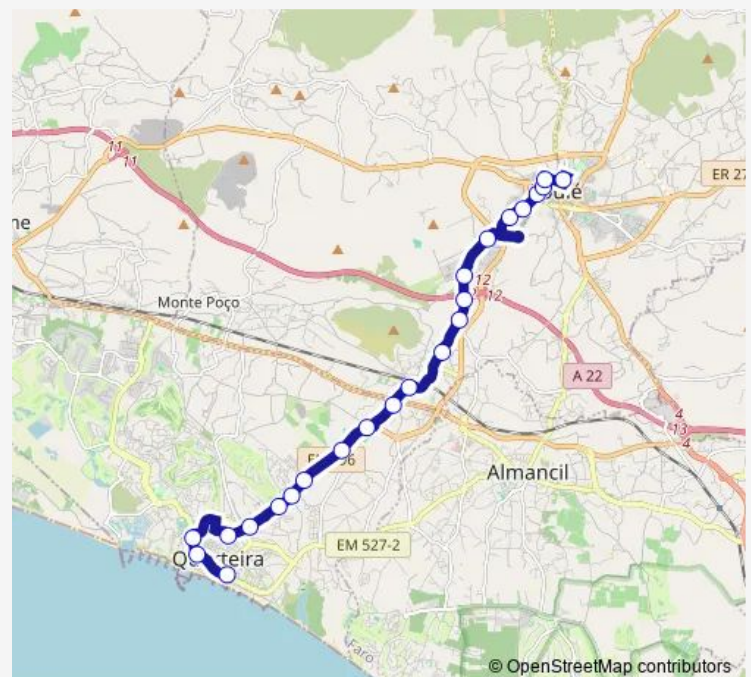

### Route schedule

Quarteira (Terminal Rodoviário) — Loulé (Terminal Rodoviário)

Monday 07:30-20:00

Tuesday 07:30-20:00

Wednesday 07:30-20:00

Thursday 07:30-20:00

Friday 07:30-20:00

Saturday 08:30-20:00

### Route info

Direction: Quarteira (Terminal Rodoviário)

Stops: 23

Trip Duration: 0 hour 30 min

87 — Loulé – Quarteira

Loulé (Eb23 Duarte Pacheco)

Loulé (Terminal Rodoviário)

## Direction

Loulé (Terminal Rodoviário) — Quarteira (Terminal Rodoviário)

23 stops

[Open route schedule](#)

Loulé (Terminal Rodoviário)

Loulé (Eb23 Duarte Pacheco)

Loulé (Celeiros)

Loulé (Marçal Aboim)

## Route info

Direction: Loulé (Terminal Rodoviário)

Stops: 23

Trip Duration: 0 hour 30 min

87 Bus time schedules and route maps are available in an offline PDF at [busmaps.com](https://busmaps.com). Use the [busmaps.com](https://busmaps.com) website to see live bus times, train schedule or subway schedule, and step-by-step directions for all public transit in Loule