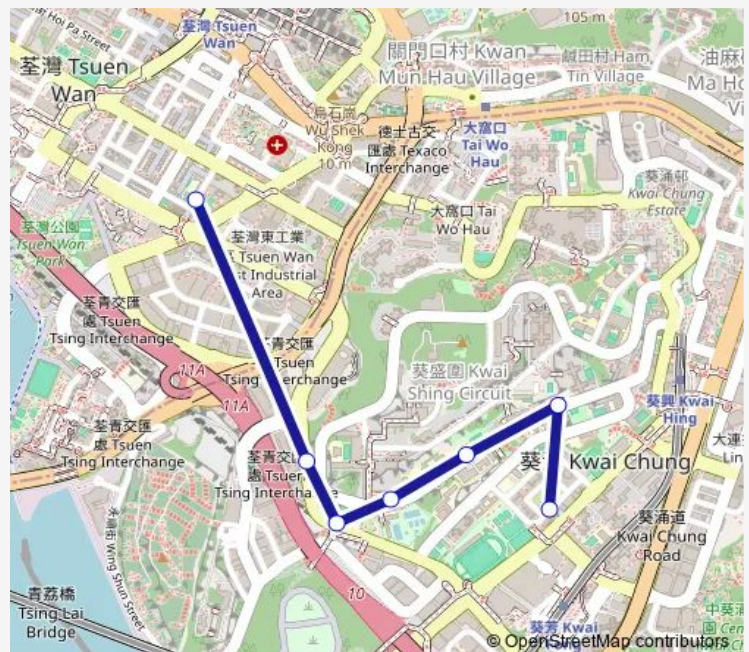

KWAI FUK ROAD, OPPOSITE CHUN SHING FACTORY ESTATE

KWAI FUK ROAD, NEAR CNEC LEE I YAO MEMORIAL SECONDARY SCHOOL|KWAI FUK ROAD, OUTSIDE CNEC LEE I YAO MEMORIAL SECONDARY SCHOOL

KWAI SHING CIRCUIT, NEAR KWAI SHING WEST ESTATE BLOCK 10

KWAI SHING CIRCUIT, NEAR SHUN TAK FRATERNAL ASSOCIATION LEE SHAU KEE COLLEGE

KWAI SHING CIRCUIT, NEAR KWAI SHING CIRCUIT PLAYGROUND

SHING FONG STREET, NEAR HIP TAK BUILDING|SHING FONG STREET, NEAR HIP TAK BUILDING

### Route schedule

HAM TIN STREET, NEAR SHEK PIK RESETTLERS' PLAYGROUND, TSUEN WAN — SHING FONG STREET, NEAR HIP TAK BUILDING|SHING FONG STREET, NEAR HIP TAK BUILDING

Monday	06:15-20:30
Tuesday	06:15-20:30
Wednesday	06:15-20:30
Thursday	06:15-20:30
Friday	06:15-20:30
Saturday	06:15-20:30
Sunday	06:15

### Route info

Direction: HAM TIN STREET, NEAR SHEK PIK RESETTLERS' PLAYGROUND, TSUEN WAN

Stops: 7

Trip Duration: 0 hour 9 min